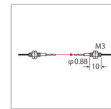

Product Number **FT-31S**

Part Number **FT-31S**

Product **Thru-beam type Fiber**

Details **Sleeve type Fiber**

Product name **Sleeve Fiber**