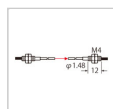

Product Number **FT-42S**

Part Number **FT-42S**

Product **Thru-beam type Fiber**

Details **Sleeve type Fiber**

Product name **Sleeve Fiber**