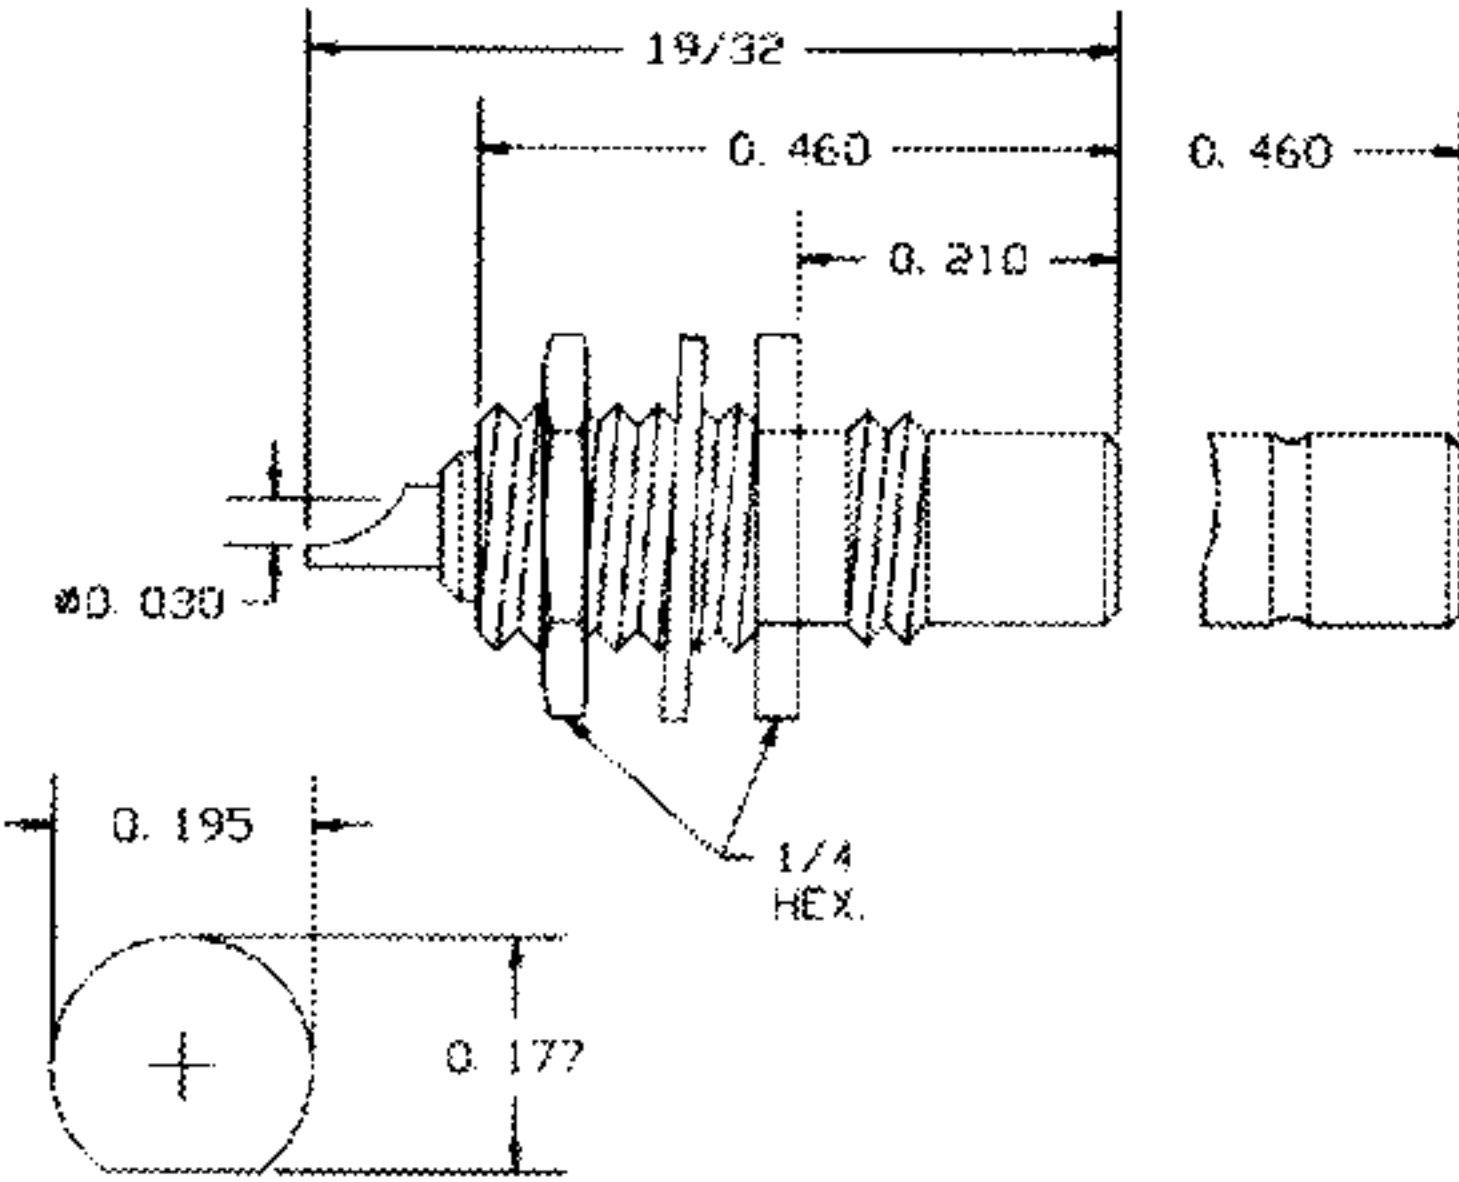

SMB, SMC, SLIDE-ON SERIES

RECEPTACLES, BULKHEAD MOUNT, SOLDER POT

JACK, REAR MOUNT

SERIES	PART NO.
SMB	800-1013-03
SMC	800-1012-03
Slide-On	800-1600-03

ADAPTERS, SMB, SMC, SLIDE-ON

PLUG/PLUG

Series	Part No.
SMB	800-1620-03
SMC	800-1621-03
Slide-On	800-1622-03

JACK, FRONT MOUNT

Series	Part No.
SMB	800-1015-03
SMC	800-1014-03
Slide-On	800-1601-03

JACK/JACK

Series	Part No.
SMB	800-1623-03
SMC	800-1624-03
Slide-On	800-1625-03

PLUG, FRONT MOUNT

Series	Part No.
SMB	800-1602-03
SMC	800-1603-03
Slide-On	800-1604-03

PLUG/ /BULKHEAD JACK

Series	Part No.
SMB	800-1626-03
SMC	800-1627-03
Slide-On	800-1628-03

JACK, RIGHT ANGLE

Series	Part No.
SMB	800-1016-03
SMC	800-1017-03

JACK/BULKHEAD JACK

Series	Part No.
SMB	800-1629-03
SMC	800-1630-03
Slide-On	800-1631-03

PLUG, RIGHT ANGLE

Series	Part No.
SMB	800-1606-03

PLUG/PLUG/PLUG "T" CONNECTOR

Series	Part No.
SMB	800-1632-03
SMC	800-1633-03

JACK, FLUSH MOUNT

Series	Part No.
SMB	800-1609-03
Slide-On	800-1610-03

JACK/JACK/JACK "T" CONNECTOR