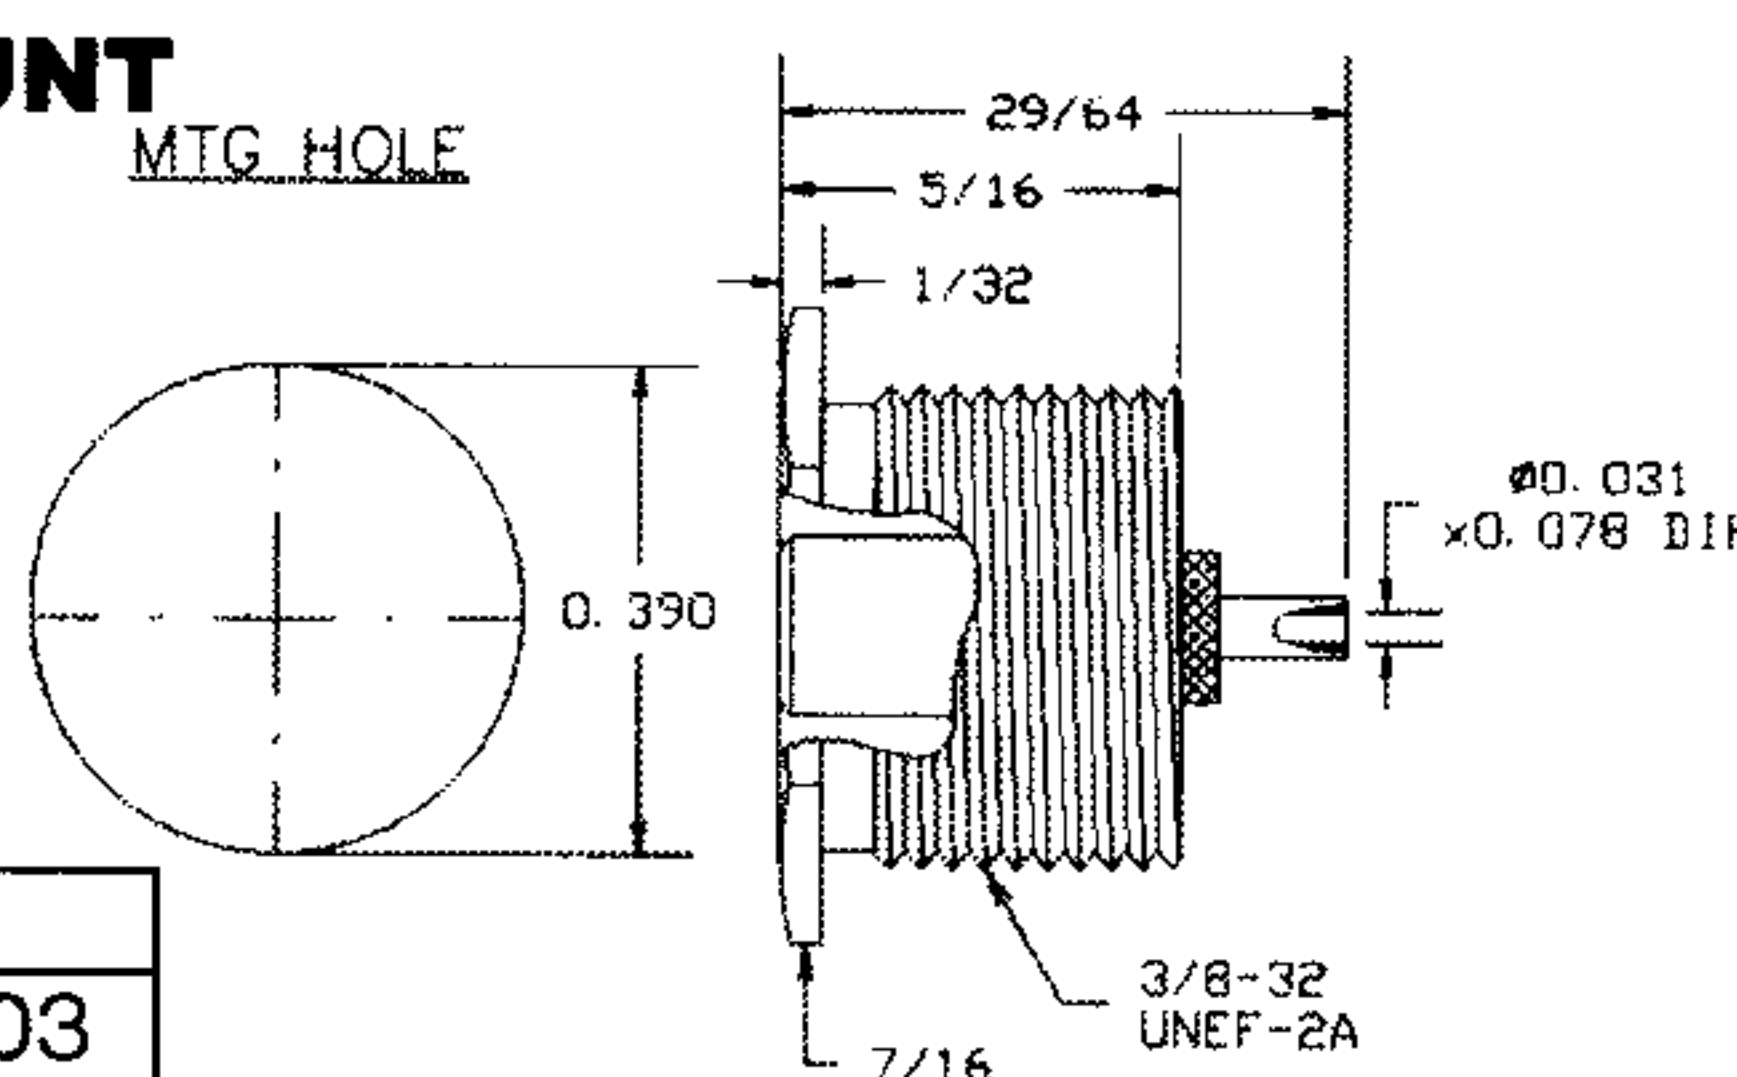

PLUG, RIGHT ANGLE

Series	Part No.
SMB	800-1606-03

PLUG/PLUG/PLUG "T" CONNECTOR

Series	Part No.
SMB	800-1632-03
SMC	800-1633-03

JACK, FLUSH MOUNT

Series	Part No.
SMB	800-1609-03
Slide-On	800-1610-03

JACK/JACK/JACK "T" CONNECTOR