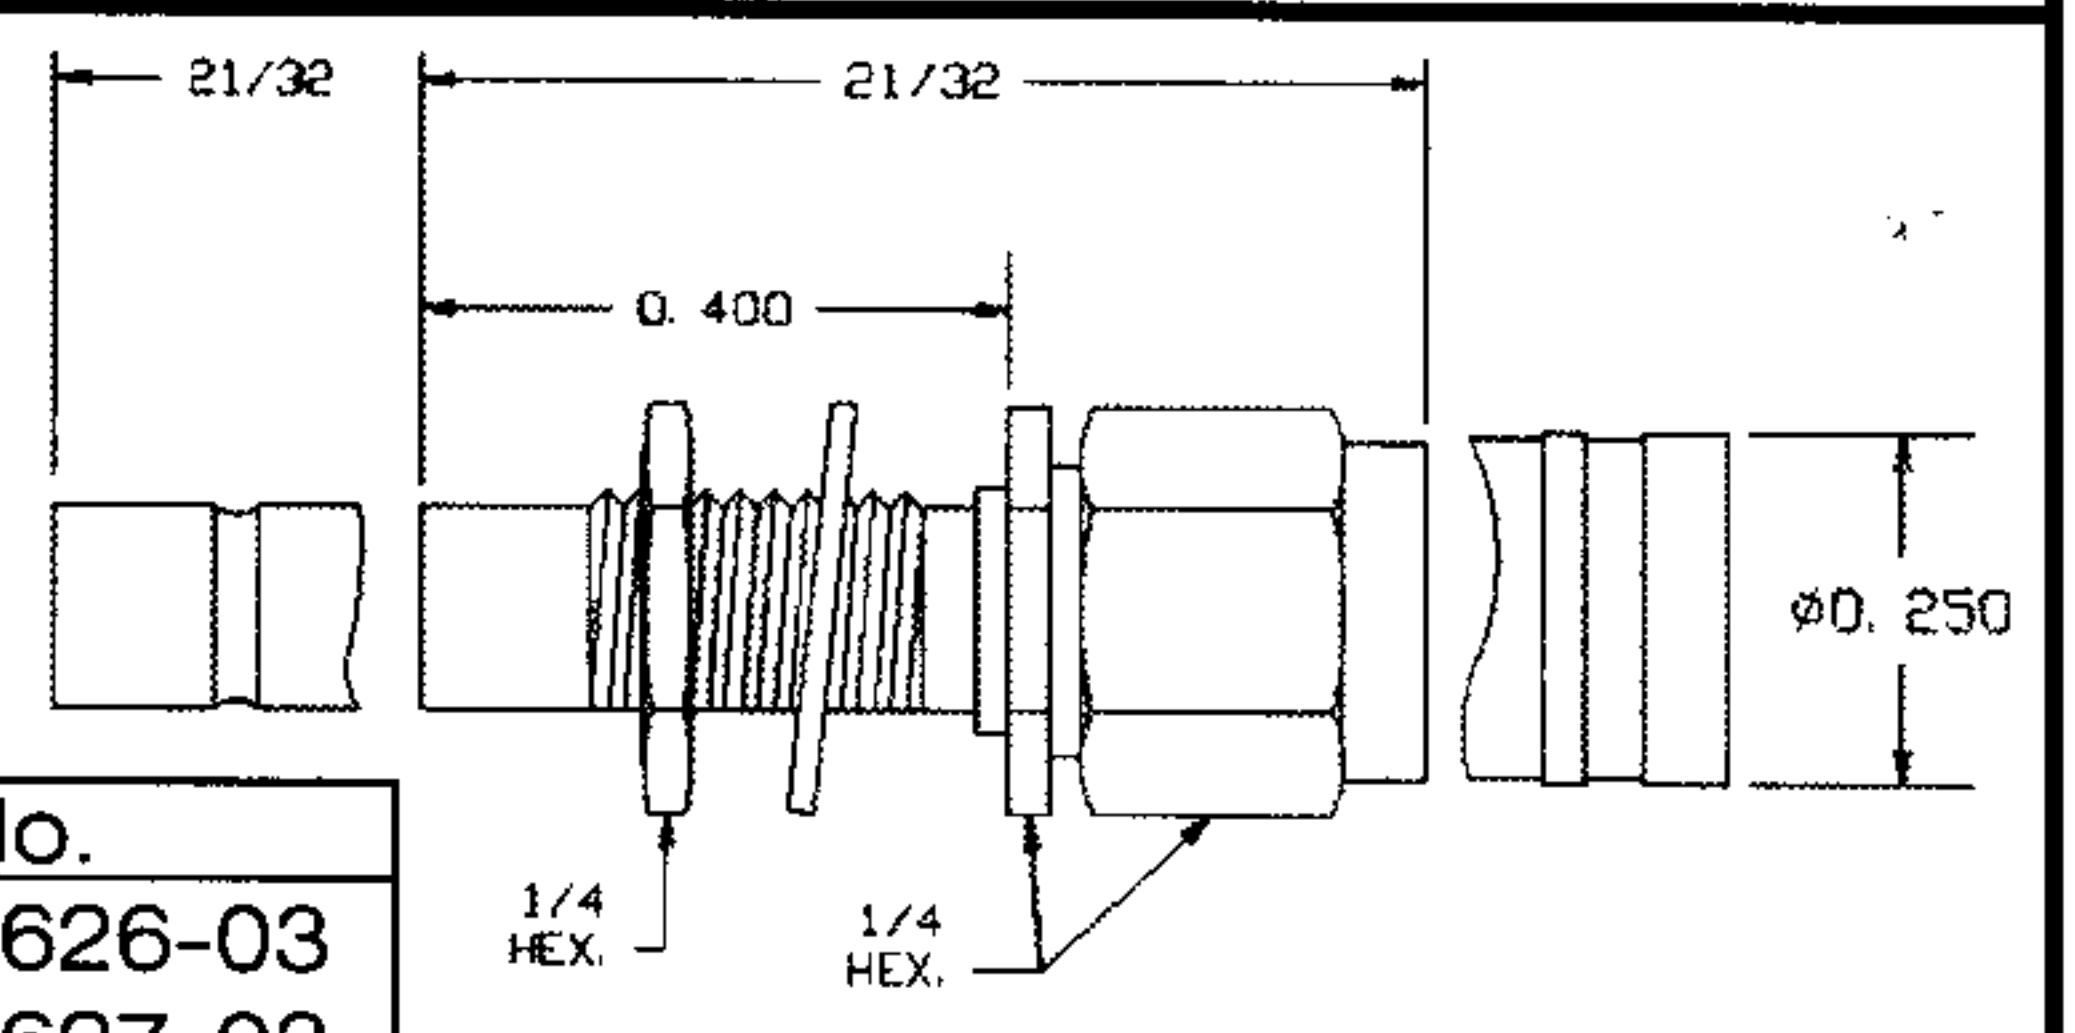

PLUG/ /BULKHEAD JACK

Series	Part No.
SMB	800-1626-03
SMC	800-1627-03
Slide-On	800-1628-03