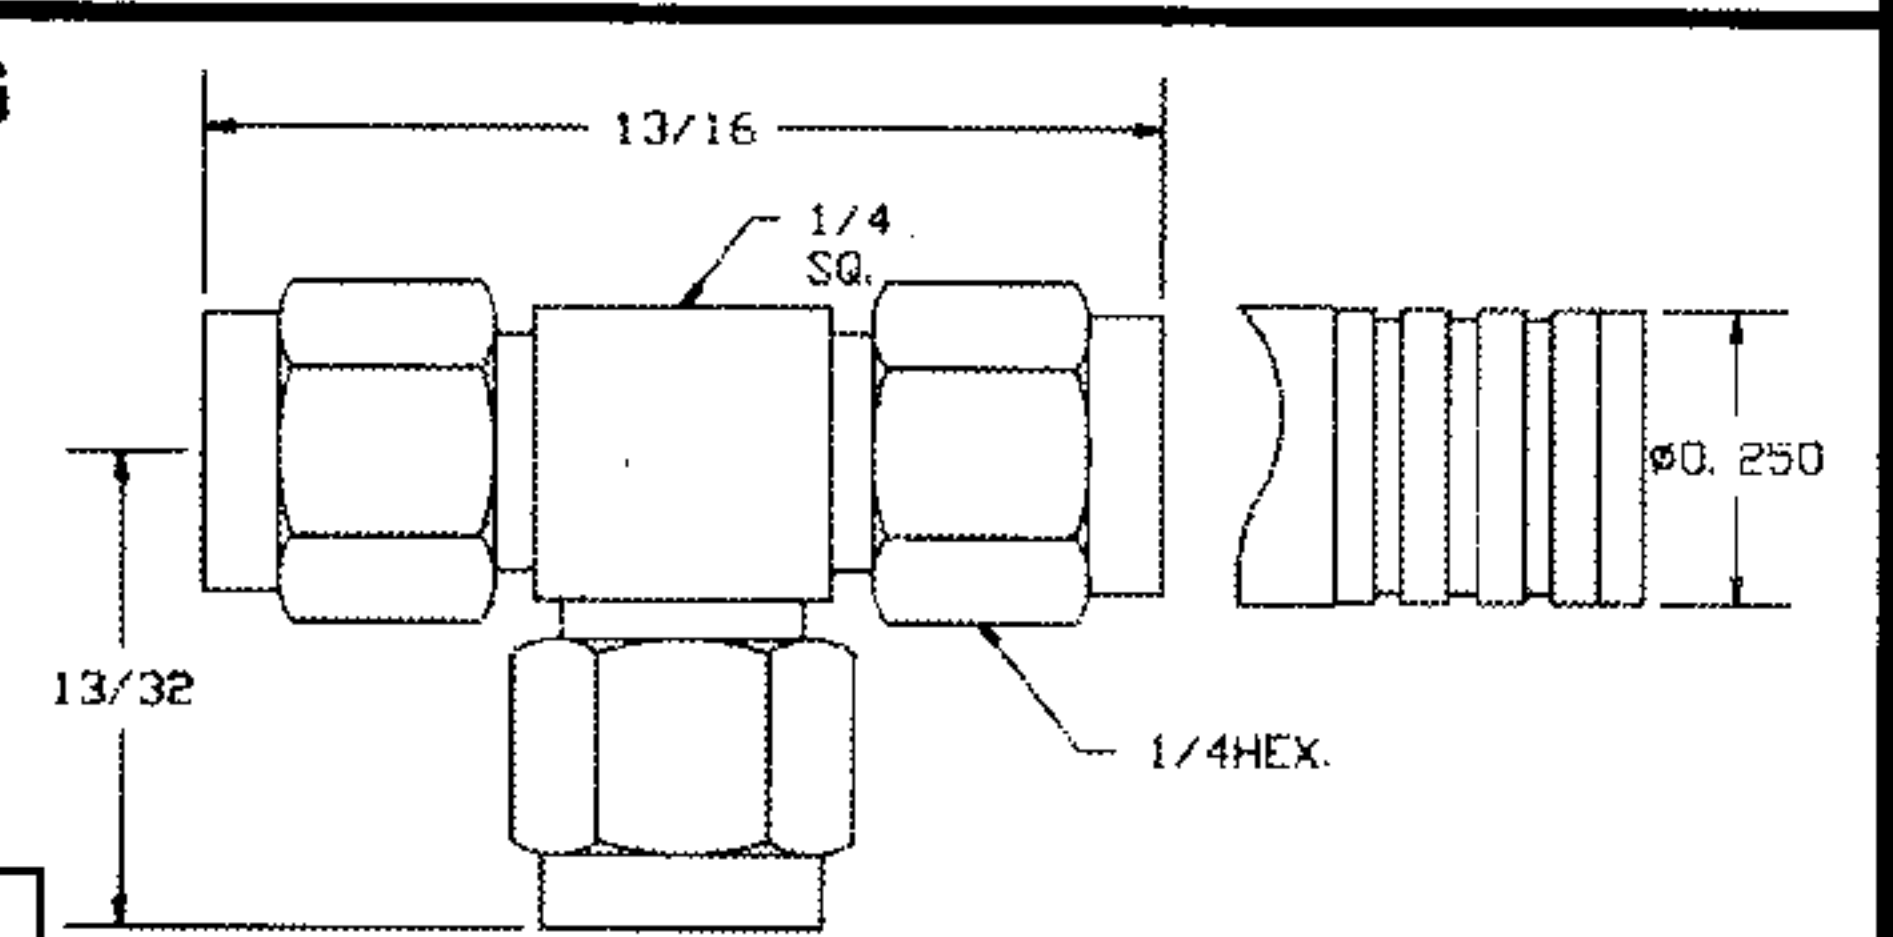

PLUG/ /BULKHEAD JACK

Series	Part No.
SMB	800-1626-03
SMC	800-1627-03
Slide-On	800-1628-03

JACK, RIGHT ANGLE

Series	Part No.
SMB	800-1016-03
SMC	800-1017-03

JACK/BULKHEAD JACK

Series	Part No.
SMB	800-1629-03
SMC	800-1630-03
Slide-On	800-1631-03

PLUG, RIGHT ANGLE

Series	Part No.
SMB	800-1606-03

PLUG/PLUG/PLUG "T" CONNECTOR

Series	Part No.
SMB	800-1632-03
SMC	800-1633-03

JACK, FLUSH MOUNT

Series	Part No.
SMB	800-1609-03
Slide-On	800-1610-03

JACK/JACK/JACK "T" CONNECTOR