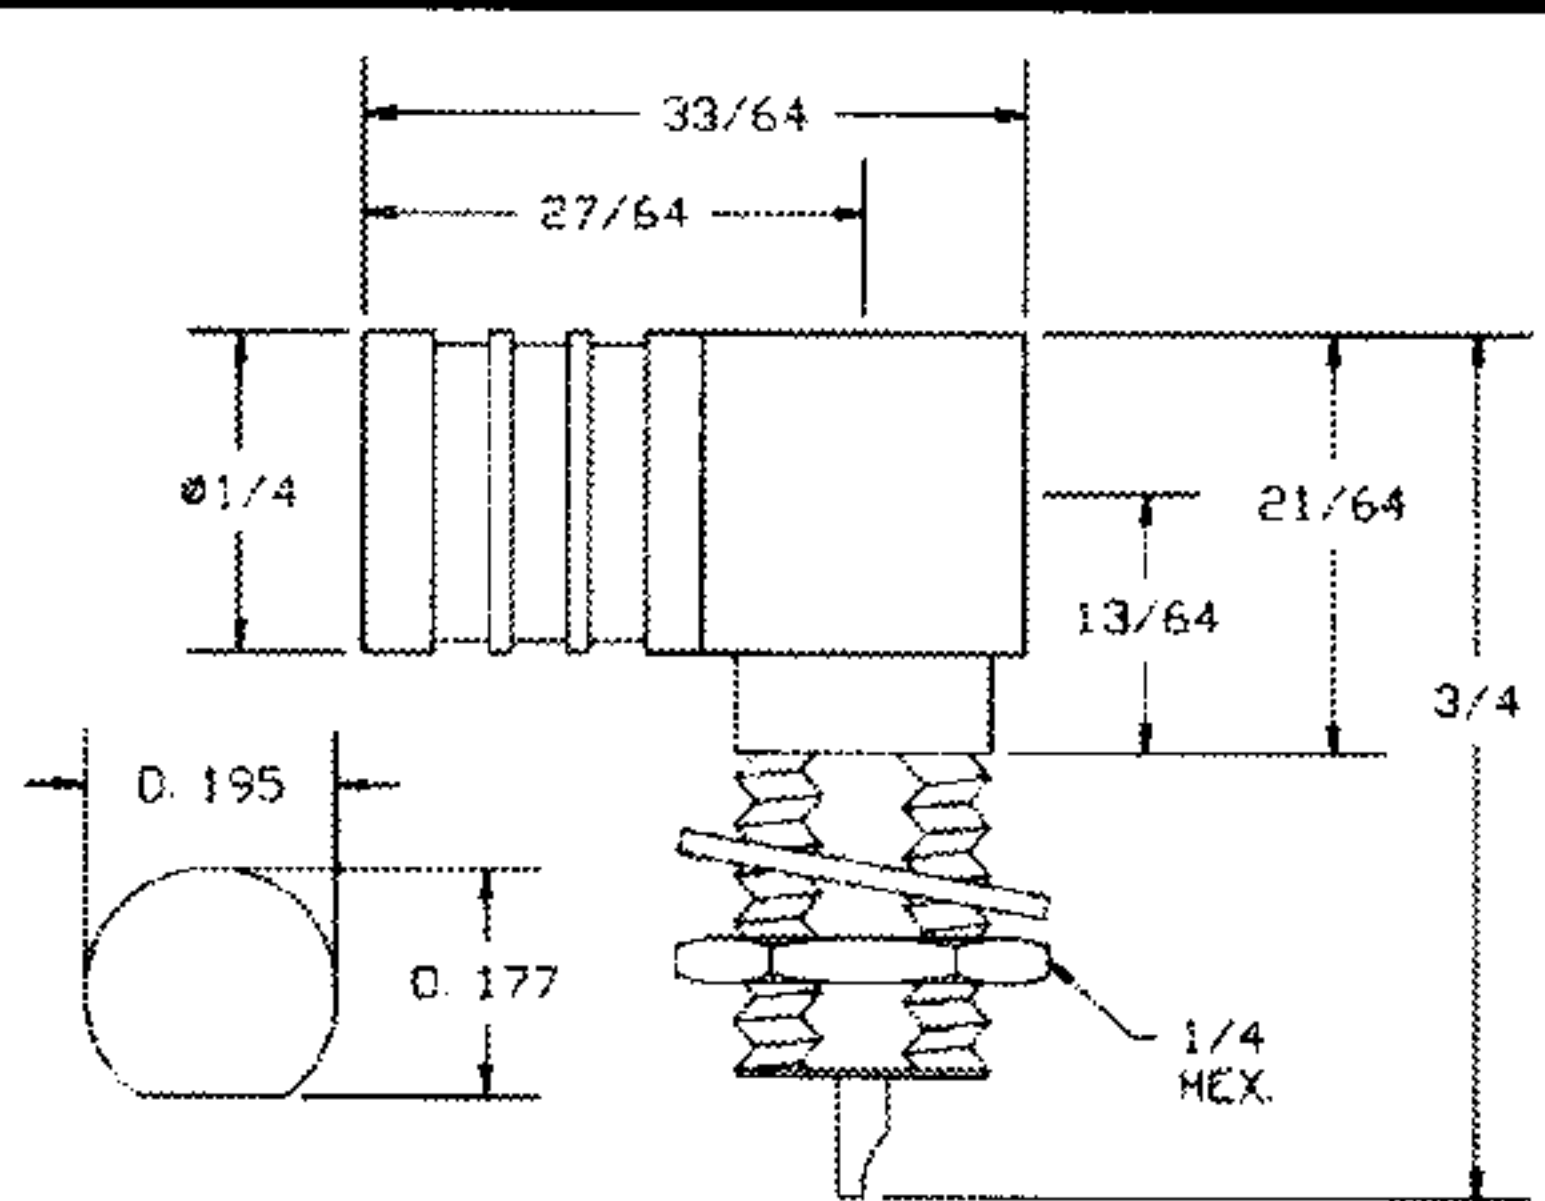

PLUG/ /BULKHEAD JACK

Series	Part No.
SMB	800-1626-03
SMC	800-1627-03
Slide-On	800-1628-03

JACK, RIGHT ANGLE

Series	Part No.
SMB	800-1016-03
SMC	800-1017-03

JACK/BULKHEAD JACK

Series	Part No.
SMB	800-1629-03
SMC	800-1630-03
Slide-On	800-1631-03

PLUG, RIGHT ANGLE

Series	Part No.
SMB	800-1606-03

PLUG/PLUG/PLUG "T" CONNECTOR

Series	Part No.
SMB	800-1632-03
SMC	800-1633-03

JACK, FLUSH MOUNT

Series	Part No.
SMB	800-1609-03
Slide-On	800-1610-03

JACK/JACK/JACK "T" CONNECTOR