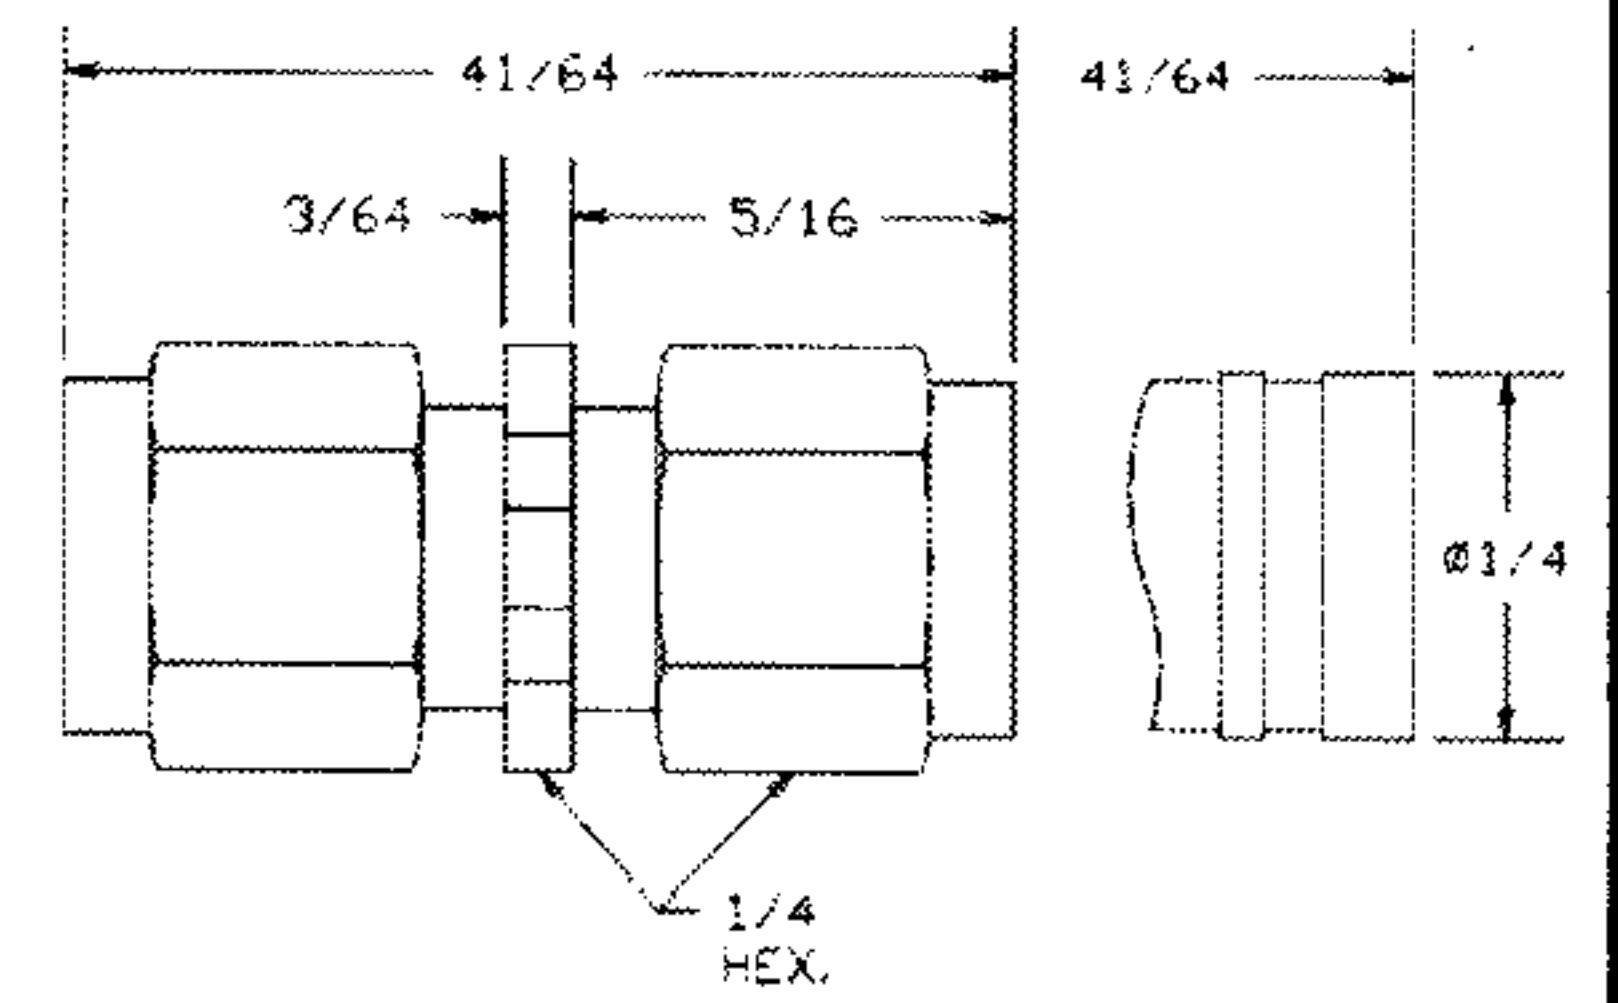

SMB, SMC, SLIDE-ON SERIES

RECEPTACLES, BULKHEAD MOUNT, SOLDER POT

JACK, REAR MOUNT

SERIES	PART NO.
SMB	800-1013-03
SMC	800-1012-03
Slide-On	800-1600-03

ADAPTERS, SMB, SMC, SLIDE-ON

PLUG/PLUG

Series	Part No.
SMB	800-1620-03
SMC	800-1621-03
Slide-On	800-1622-03