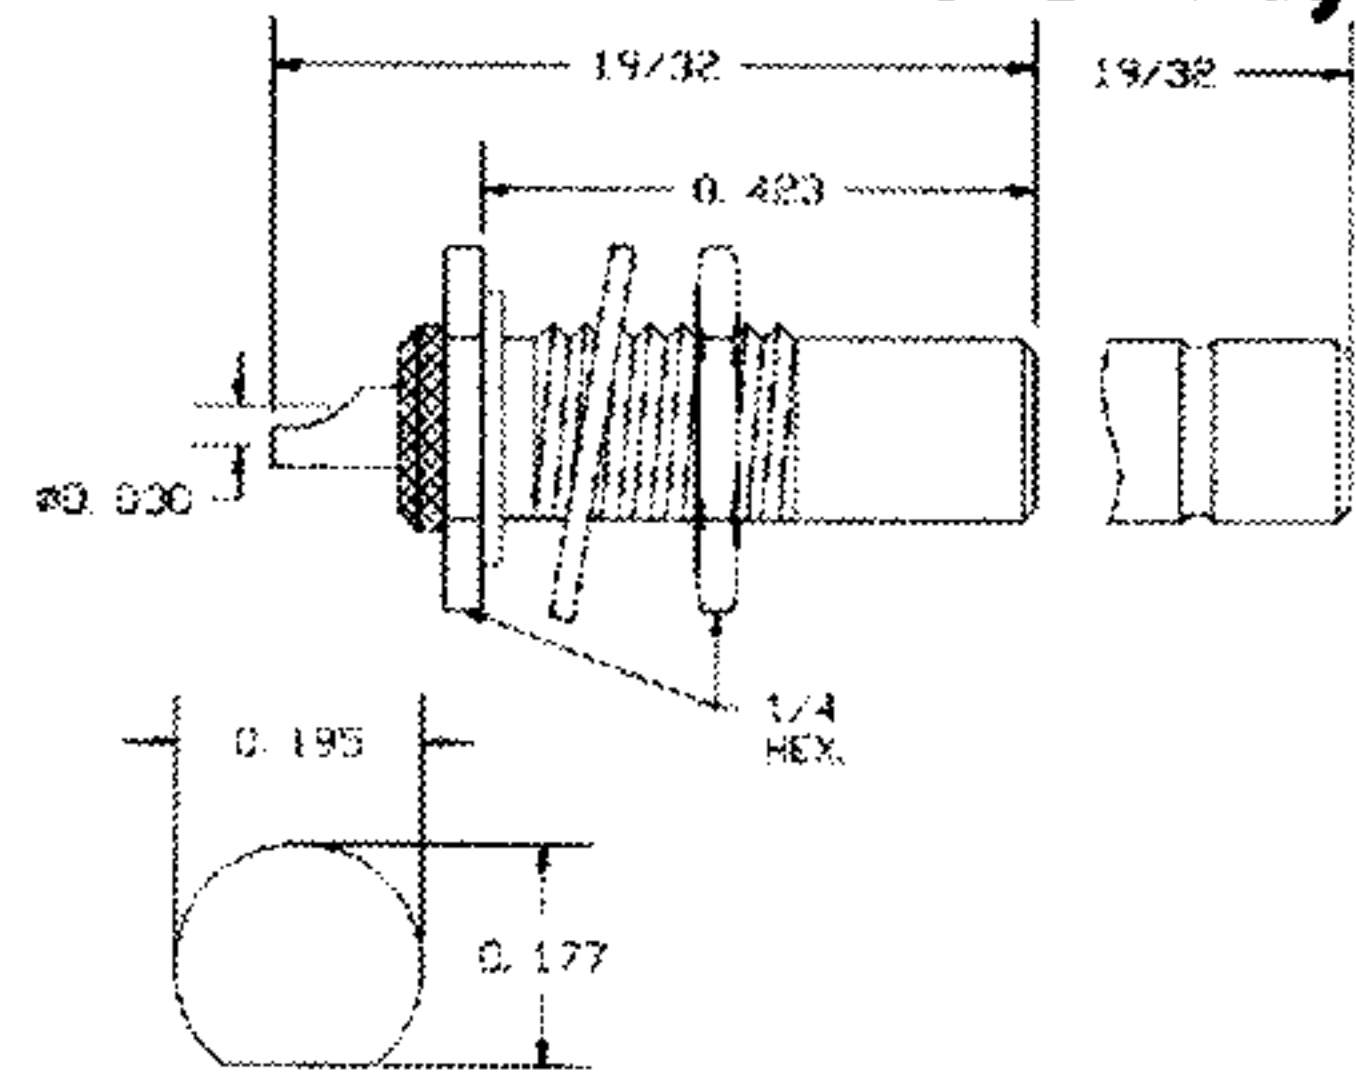

SMB, SMC, SLIDE-ON SERIES

RECEPTACLES, BULKHEAD MOUNT, SOLDER POT

JACK, REAR MOUNT

SERIES	PART NO.
SMB	800-1013-03
SMC	800-1012-03
Slide-On	800-1600-03

ADAPTERS, SMB, SMC, SLIDE-ON

PLUG/PLUG

Series	Part No.
SMB	800-1620-03
SMC	800-1621-03
Slide-On	800-1622-03

JACK, FRONT MOUNT

Series	Part No.
SMB	800-1015-03
SMC	800-1014-03
Slide-On	800-1601-03

JACK/JACK

Series	Part No.
SMB	800-1623-03
SMC	800-1624-03
Slide-On	800-1625-03

PLUG, FRONT MOUNT

Series	Part No.
SMB	800-1602-03
SMC	800-1603-03
Slide-On	800-1604-03

PLUG/ /BULKHEAD JACK

Series	Part No.
SMB	800-1626-03
SMC	800-1627-03
Slide-On	800-1628-03

JACK, RIGHT ANGLE

Series	Part No.
SMB	800-1016-03
SMC	800-1017-03

JACK/BULKHEAD JACK

Series	Part No.
SMB	800-1629-03
SMC	800-1630-03
Slide-On	800-1631-03

PLUG, RIGHT ANGLE

Series	Part No.
SMB	800-1606-03

PLUG/PLUG/PLUG "T" CONNECTOR

Series	Part No.
SMB	800-1632-03
SMC	800-1633-03

JACK, FLUSH MOUNT

Series	Part No.
SMB	800-1609-03
Slide-On	800-1610-03

JACK/JACK/JACK "T" CONNECTOR