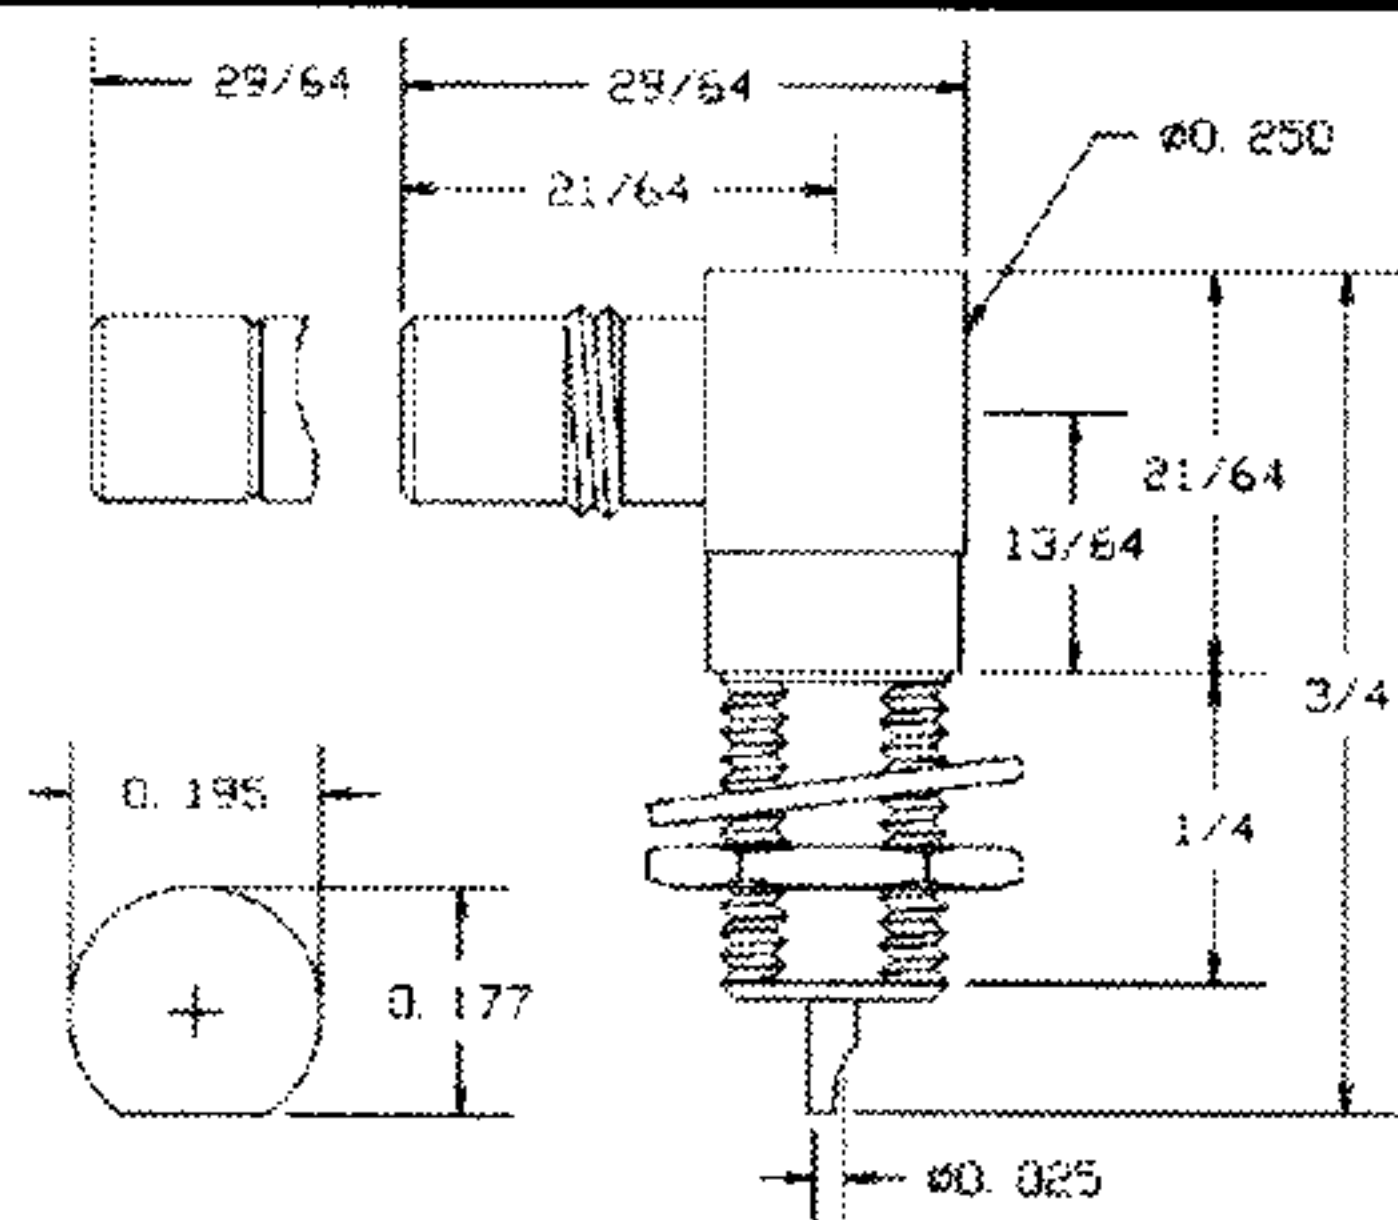

JACK, FRONT MOUNT

Series	Part No.
SMB	800-1015-03
SMC	800-1014-03
Slide-On	800-1601-03

JACK/JACK

Series	Part No.
SMB	800-1623-03
SMC	800-1624-03
Slide-On	800-1625-03

PLUG, FRONT MOUNT

Series	Part No.
SMB	800-1602-03
SMC	800-1603-03
Slide-On	800-1604-03

PLUG/ /BULKHEAD JACK

Series	Part No.
SMB	800-1626-03
SMC	800-1627-03
Slide-On	800-1628-03

JACK, RIGHT ANGLE

Series	Part No.
SMB	800-1016-03
SMC	800-1017-03

JACK/BULKHEAD JACK

Series	Part No.
SMB	800-1629-03
SMC	800-1630-03
Slide-On	800-1631-03

PLUG, RIGHT ANGLE

Series	Part No.
SMB	800-1606-03

PLUG/PLUG/PLUG "T" CONNECTOR

Series	Part No.
SMB	800-1632-03
SMC	800-1633-03

JACK, FLUSH MOUNT

Series	Part No.
SMB	800-1609-03
Slide-On	800-1610-03

JACK/JACK/JACK "T" CONNECTOR