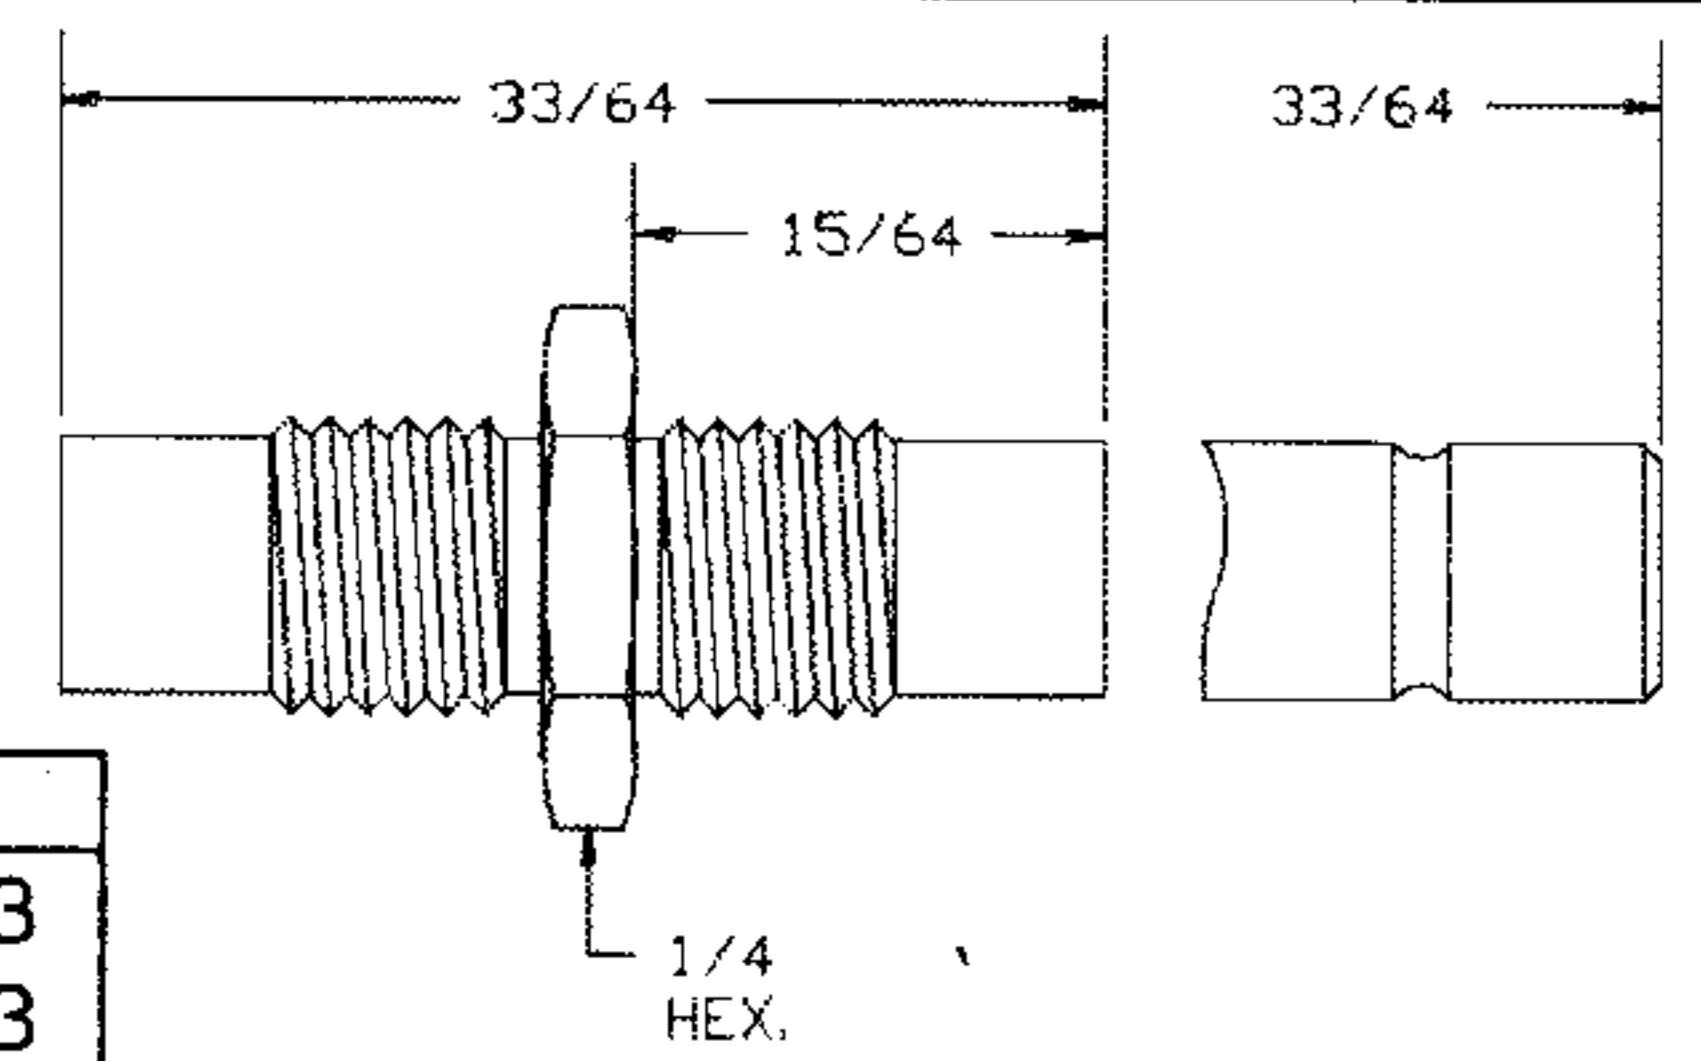

JACK/JACK

Series	Part No.
SMB	800-1623-03
SMC	800-1624-03
Slide-On	800-1625-03