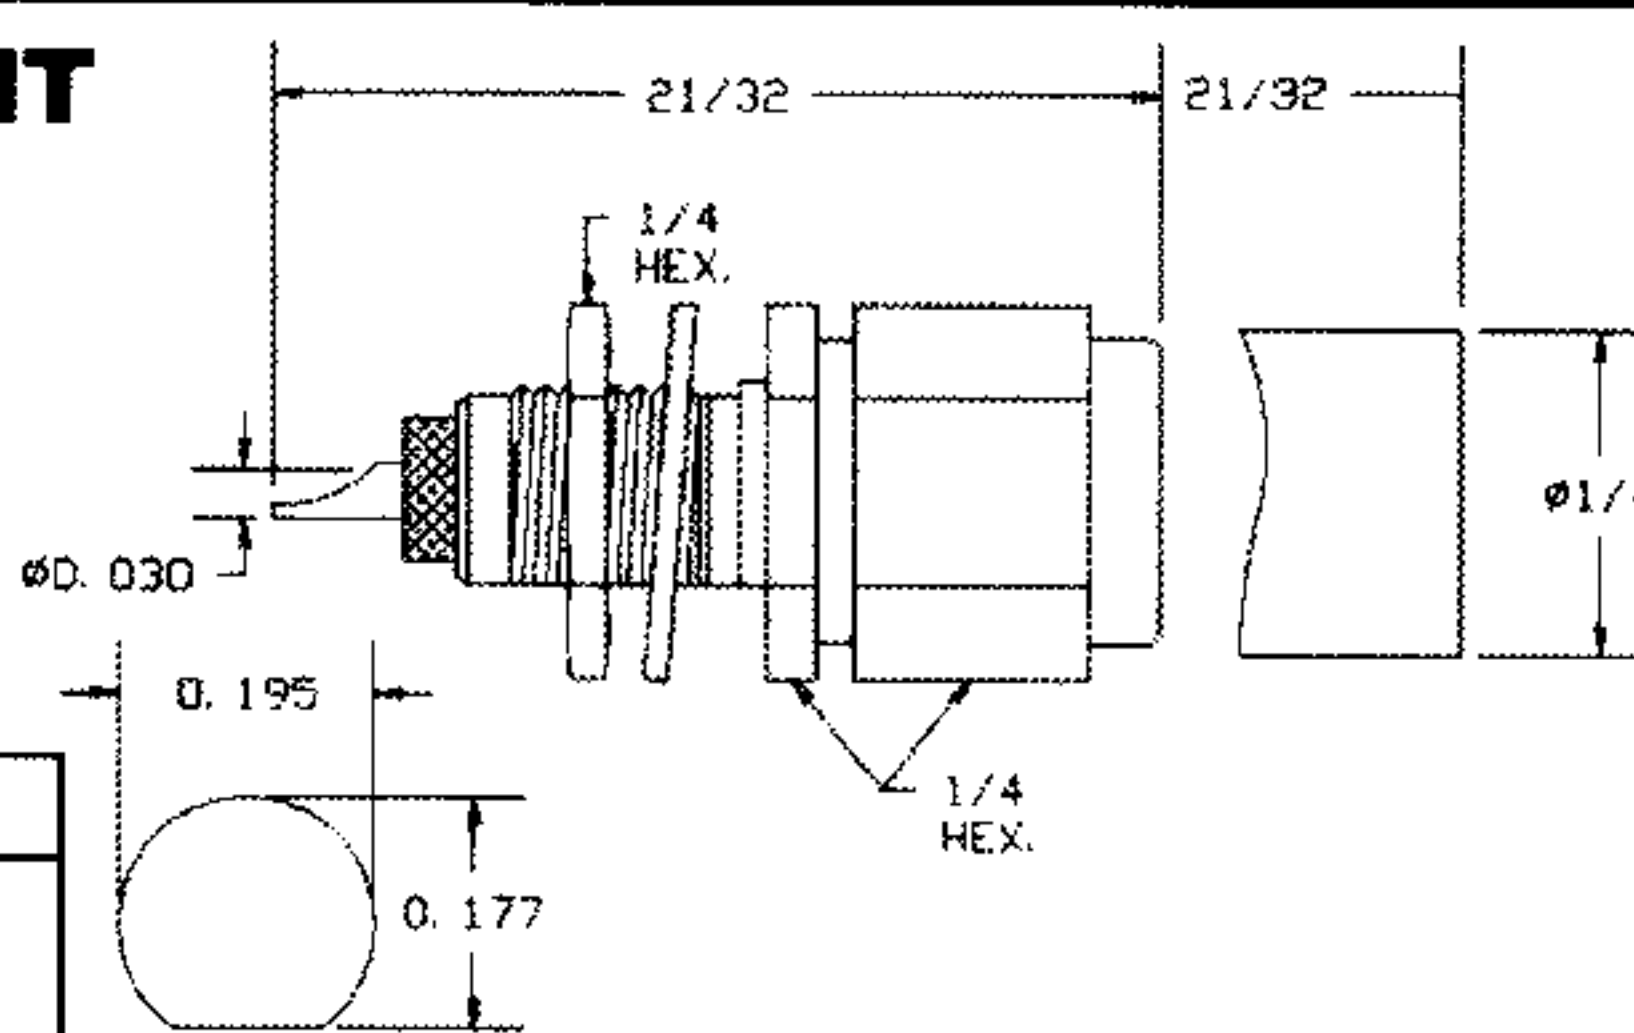

PLUG, FRONT MOUNT

Series	Part No.
SMB	800-1602-03
SMC	800-1603-03
Slide-On	800-1604-03