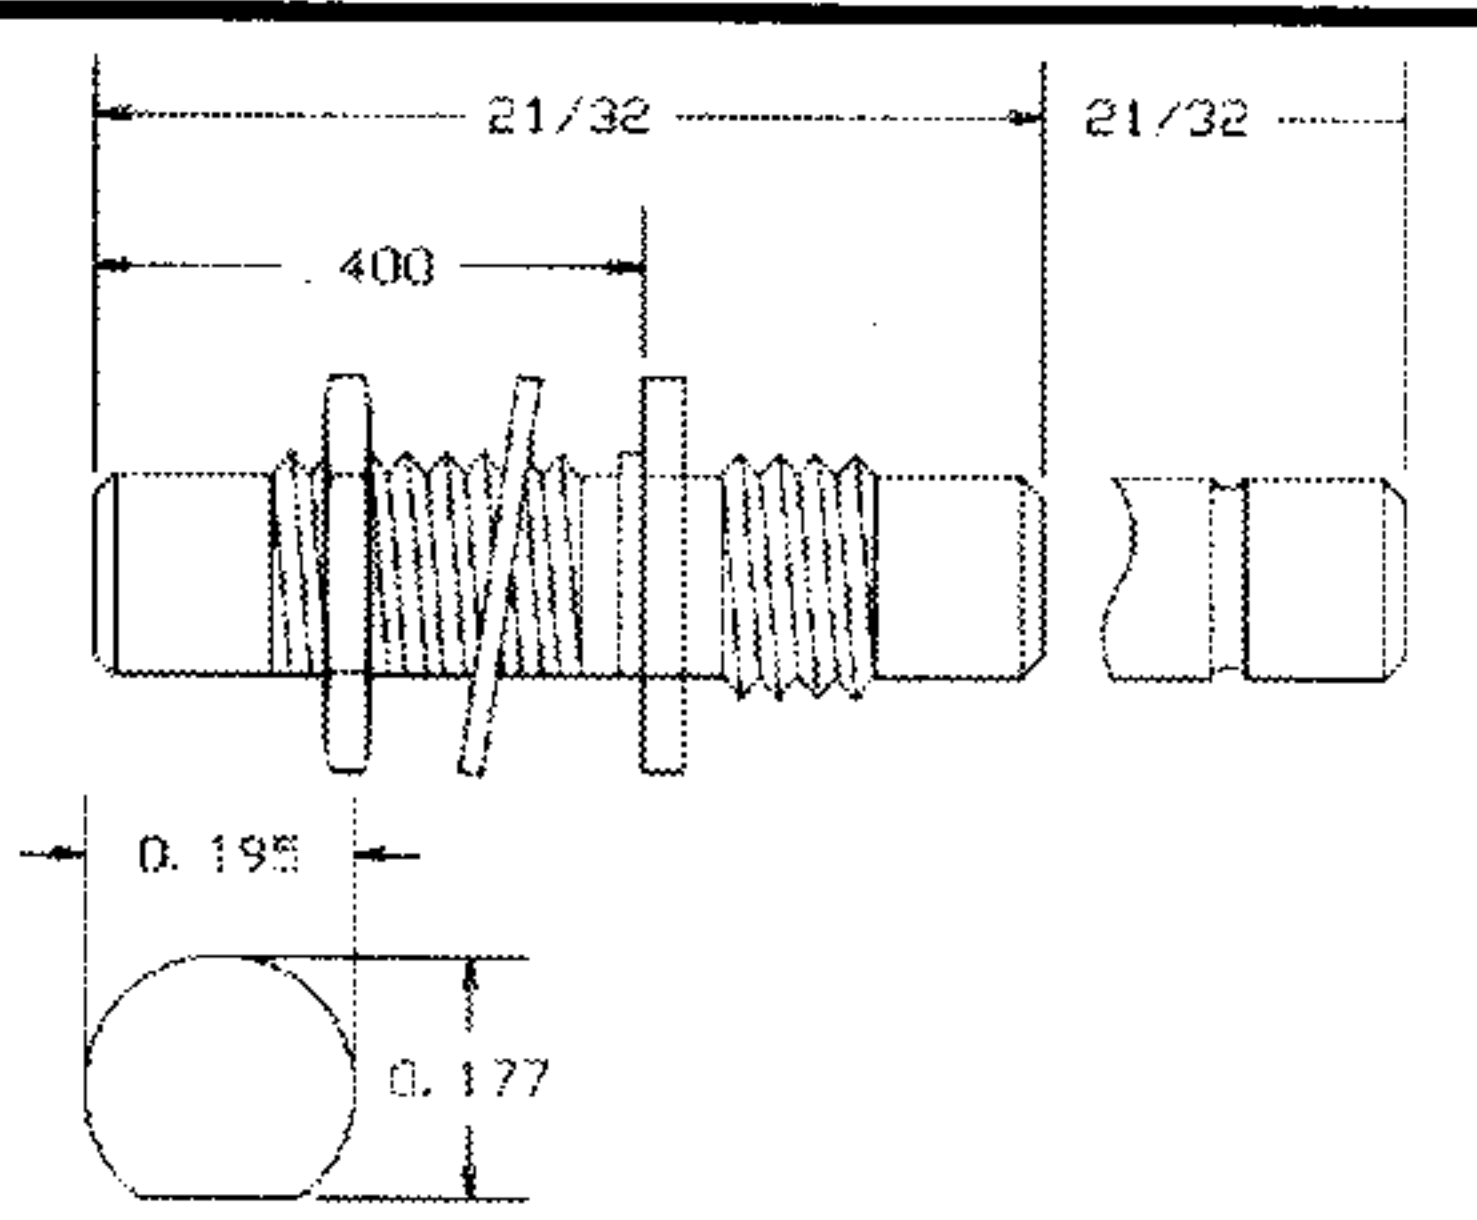

PLUG/ /BULKHEAD JACK

Series	Part No.
SMB	800-1626-03
SMC	800-1627-03
Slide-On	800-1628-03

JACK, RIGHT ANGLE

Series	Part No.
SMB	800-1016-03
SMC	800-1017-03

JACK/BULKHEAD JACK

Series	Part No.
SMB	800-1629-03
SMC	800-1630-03
Slide-On	800-1631-03

PLUG, RIGHT ANGLE

Series	Part No.
SMB	800-1606-03

PLUG/PLUG/PLUG "T" CONNECTOR

Series	Part No.
SMB	800-1632-03
SMC	800-1633-03

JACK, FLUSH MOUNT

Series	Part No.
SMB	800-1609-03
Slide-On	800-1610-03

JACK/JACK/JACK "T" CONNECTOR