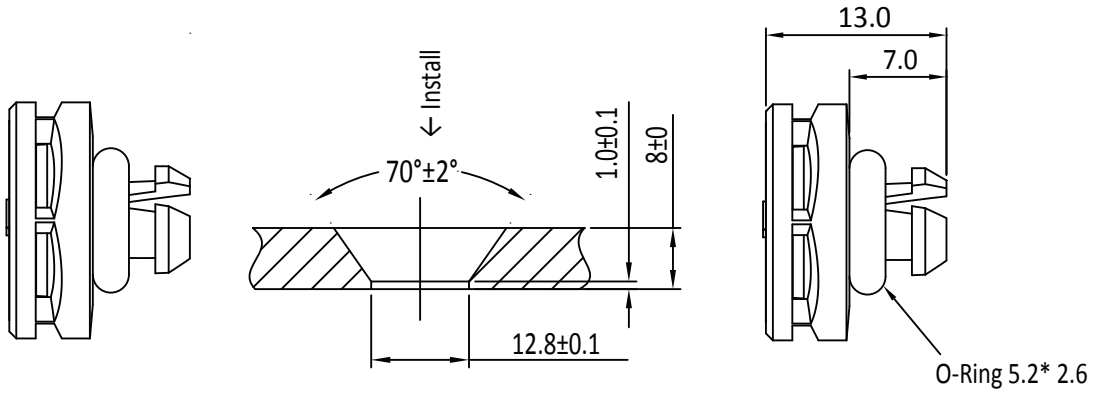

Snap in					
Part Number	Air Permeability	Body Color	O-ring Color	Oleophobic	Waterproof Rating
VENT-PQ1NGY-N8001	>1000 ml/min@70mbar	Gray	Blue	N	IP68 / IP69K
VENT-PQ1NBK-N8001	>1000 ml/min@70mbar	Black	Blue	N	IP68 / IP69K
VENT-PQ1NGY-O8001	>550 ml/min@70mbar	Gray	Black	Y	IP68 / IP69K
VENT-PQ1NBK-O8001	>550 ml/min@70mbar	Black	Black	Y	IP68 / IP69K
VENT-PQ1NGY-O8002	>1000 ml/min@70mbar	Gray	Green	Y	IP68 / IP69K
VENT-PQ1NBK-O8002	>1000 ml/min@70mbar	Black	Green	Y	IP68 / IP69K
VENT-PQ1NGY-N8002	>3000 ml/min@70mbar	Gray	Red	N	IP68 / IP69K
VENT-PQ1NBK-N8002	>3000 ml/min@70mbar	Black	Red	N	IP68 / IP69K