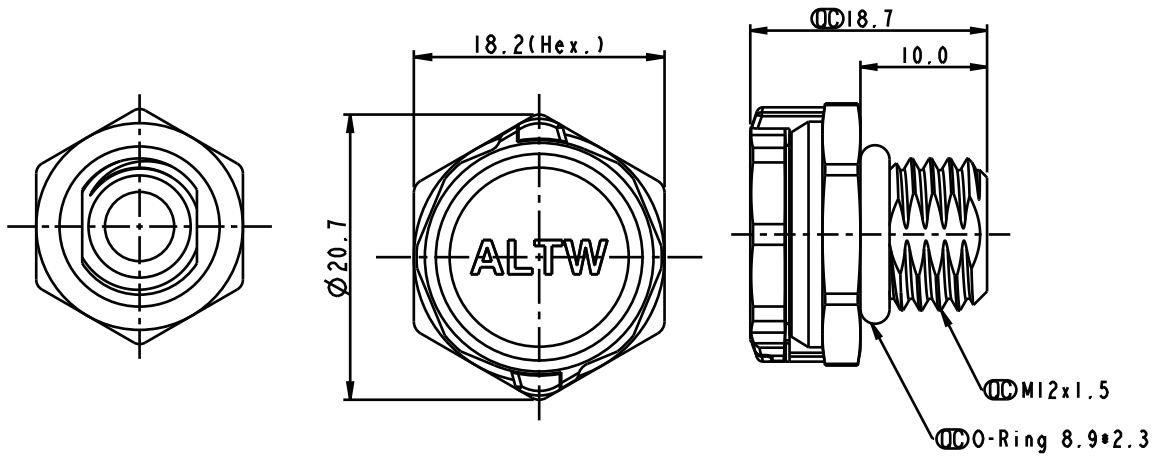

Metal					
Part Number	Air Permeability	Body Color	O-ring Color	Oleophobic	Waterproof Rating
VENT-MS1NME-O8001	>1760 ml/min@70mbar	Silver	Black	Y	IP68 / IP69K