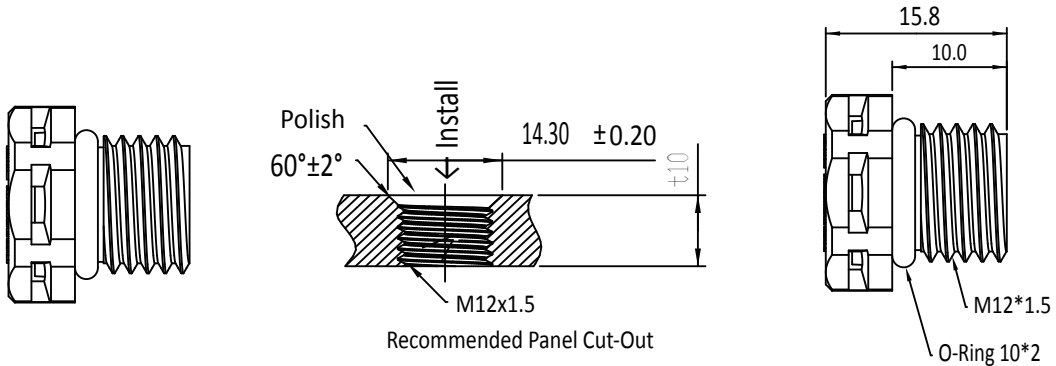

1 — 2 3 4 — 5 6 7

Specification

(VENT) Vent

Type

(PS1) M12 x 1.5 (Plastic) (MS1) M12 x 1.5(Metal)

(PS2) M6 x 0.75 (Plastic) (PQ.1) Snap-in (Plastic)

Assembly (Style)

(Y) With Nut

Waterproof Rating

(8) IP 68

More Information

001, 002, 003.....

Find Our Standard Products

Without Nut					
Part Number	Air Permeability	Body Color	O-ring Color	Oleophobic	Waterproof Rating
VENT-PS1NGY-N8001	>1000 ml/min@70mbar	Gray	Blue	N	IP68 / IP69K
VENT-PS1NBK-N8001	>1000 ml/min@70mbar	Black	Blue	N	IP68 / IP69K
VENT-PS1NGY-O8001	>550 ml/min@70mbar	Gray	Black	Y	IP68 / IP69K
VENT-PS1NBK-O8001	>550 ml/min@70mbar	Black	Black	Y	IP68 / IP69K
VENT-PS1NGY-O8002	>1000 ml/min@70mbar	Gray	Green	Y	IP68 / IP69K
VENT-PS1NBK-O8002	>1000 ml/min@70mbar	Black	Green	Y	IP68 / IP69K
VENT-PS1NGY-N8002	>3000 ml/min@70mbar	Gray	Red	N	IP68
VENT-PS1NBK-N8002	>3000 ml/min@70mbar	Black	Red	N	IP68