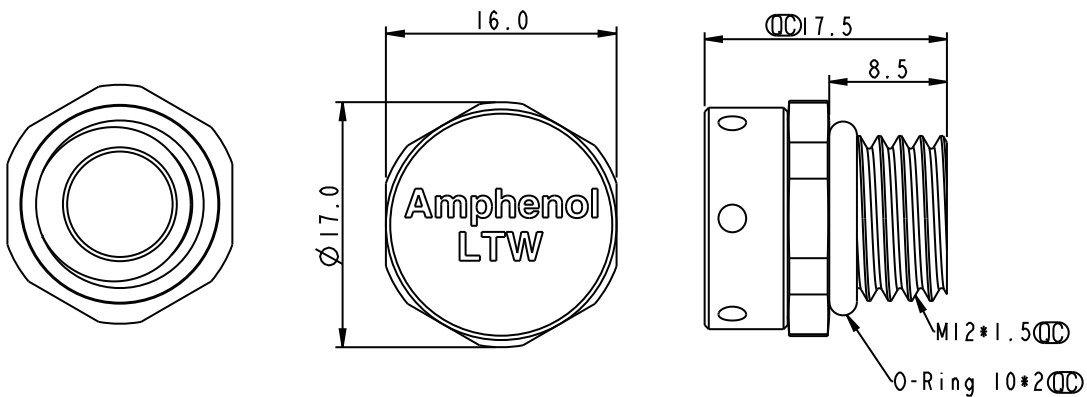

Stainless					
Part Number	Air Permeability	Body Color	O-ring Color	Oleophobic	Waterproof Rating
VENT-MS1NMS-O8001	>1600 ml/min@70mbar	Silver	Black	Y	IP68 / IP69K