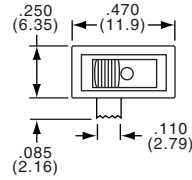

Tyco Electronics	Alcoswitch	Act. Code	Pg. M5	■ ■ ■			Contacts
1-1437580-9	MSSA101DGRA	D		On	None	On	Gold
2-1437580-1	MSSA101EGRA	E		On	Off	On	Gold
2-1437580-5	MSSA104DRA	D		On	None	On	Silver
2-1437580-8	MSSA104ERA	E		On	Off	On	Silver

DPDT