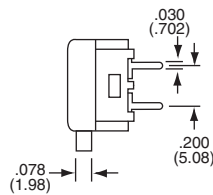

Tyco Electronics	Alcoswitch	Act. Code	Pg. M5	■ ■ ■			Contacts
4-1437580-2	MSSA201NGRA	N		On	None	On	Gold
8-1437580-2	MSSA201PGRA	P		On	Off	On	Gold
4-1437580-6	MSSA204NRA	N		On	None	On	Silver
—	MSSA204PRA	P		On	Off	On	Silver