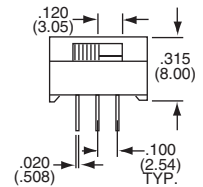

Tyco Electronics	Alcoswitch	Act. Code	Pg. M5	■ ■ ■			Contacts
4-1437580-2	MSSA201NGRA	N		On	None	On	Gold
8-1437580-2	MSSA201PGRA	P		On	Off	On	Gold
4-1437580-6	MSSA204NRA	N		On	None	On	Silver
—	MSSA204PRA	P		On	Off	On	Silver