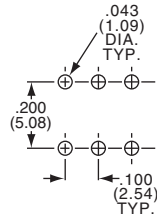

Tyco Electronics	Alcoswitch	Act. Code	Pg. M5	■ ■ ■			Contacts
4-1437580-2	MSSA201NGRA	N		On	None	On	Gold
8-1437580-2	MSSA201PGRA	P		On	Off	On	Gold
4-1437580-6	MSSA204NRA	N		On	None	On	Silver
—	MSSA204PRA	P		On	Off	On	Silver