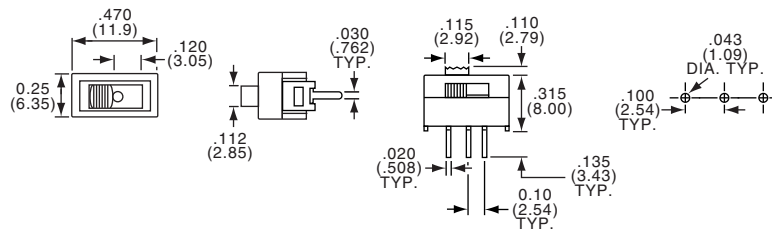

**Slide Switches, Instrumentation Grade, .100 Terminal Spacing**

SEE PAGE B30 FOR PRODUCT SPECIFICATIONS

SPDT

MSSA104D

Tyco Electronics	Alcoswitch	Act. Code	Pg. M5				Contacts
1-1437580-7	MSSA101DG	D		On	None	On	Gold
—	MSSA101EG	E		On	Off	On	Gold
2-1437580-3	MSSA104D	D		On	None	On	Silver
2-1437580-6	MSSA104E	E		On	Off	On	Silver

**B**  
MSSA-01/04 Series

DPDT

MSSA204N

Tyco Electronics	Alcoswitch	Act. Code	Pg. M5				Contacts
4-1437580-4	MSSA204N	N		On	None	On	Silver

SPDT FLUSH ACTUATOR

MSSA104D1

Tyco Electronics	Alcoswitch	Act. Code	Pg. M5				Contacts
2-1437580-4	MSSA104D1	D		On	None	On	Silver

DPDT FLUSH ACTUATOR

MSSA204N1

Tyco Electronics	Alcoswitch	Act. Code	Pg. M5				Contacts
4-1437580-5	MSSA204N1	N		On	None	On	Silver
4-1437580-8	MSSA204P1	P		On	Off	On	Silver

**Slide Switches, Instrumentation Grade, .100 Terminal Spacing**