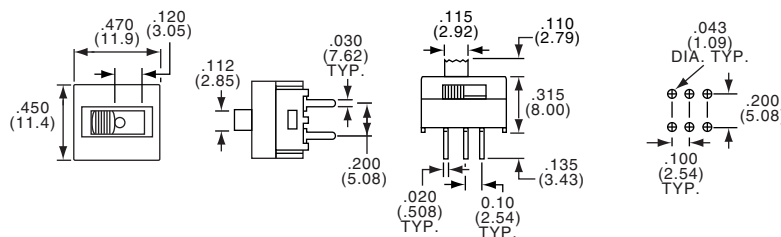

Slide Switches, Instrumentation Grade, .100 Terminal Spacing

SEE PAGE B30 FOR PRODUCT SPECIFICATIONS

SPDT

Tyco Electronics	Alcoswitch	Act. Code	Pg. M5				Contacts
1-1437580-7	MSSA101DG	D		On	None	On	Gold
—	MSSA101EG	E		On	Off	On	Gold
2-1437580-3	MSSA104D	D		On	None	On	Silver
2-1437580-6	MSSA104E	E		On	Off	On	Silver

B
MSSA-01/04 Series

DPDT

Tyco Electronics	Alcoswitch	Act. Code	Pg. M5				Contacts
4-1437580-4	MSSA204N	N		On	None	On	Silver

SPDT FLUSH ACTUATOR

Tyco Electronics	Alcoswitch	Act. Code	Pg. M5				Contacts
2-1437580-4	MSSA104D1	D		On	None	On	Silver

DPDT FLUSH ACTUATOR

Tyco Electronics	Alcoswitch	Act. Code	Pg. M5				Contacts
4-1437580-5	MSSA204N1	N		On	None	On	Silver
4-1437580-8	MSSA204P1	P		On	Off	On	Silver