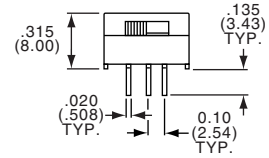

Slide Switches, Instrumentation Grade, .100 Terminal Spacing

SEE PAGE B30 FOR PRODUCT SPECIFICATIONS

SPDT

Tyco Electronics	Alcoswitch	Act. Code	Pg. M5	■ ■ ■			Contacts
1-1437580-9	MSSA101DGRA	D		On	None	On	Gold
2-1437580-1	MSSA101EGRA	E		On	Off	On	Gold
2-1437580-5	MSSA104DRA	D		On	None	On	Silver
2-1437580-8	MSSA104ERA	E		On	Off	On	Silver

DPDT