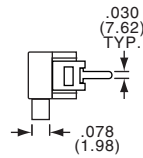

Tyco Electronics	Alcoswitch	Act. Code	Pg. M5	■ ■ ■			Contacts
1-1437580-9	MSSA101DGRA	D		On	None	On	Gold
2-1437580-1	MSSA101EGRA	E		On	Off	On	Gold
2-1437580-5	MSSA104DRA	D		On	None	On	Silver
2-1437580-8	MSSA104ERA	E		On	Off	On	Silver

DPDT