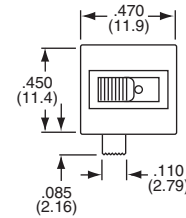

Tyco Electronics	Alcoswitch	Act. Code	Pg. M5	■ ■ ■			Contacts
4-1437580-2	MSSA201NGRA	N		On	None	On	Gold
8-1437580-2	MSSA201PGRA	P		On	Off	On	Gold
4-1437580-6	MSSA204NRA	N		On	None	On	Silver
—	MSSA204PRA	P		On	Off	On	Silver