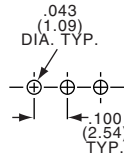

Tyco Electronics	Alcoswitch	Act. Code	Pg. M5	■ ■ ■			Contacts
1-1437580-9	MSSA101DGRA	D		On	None	On	Gold
2-1437580-1	MSSA101EGRA	E		On	Off	On	Gold
2-1437580-5	MSSA104DRA	D		On	None	On	Silver
2-1437580-8	MSSA104ERA	E		On	Off	On	Silver

DPDT