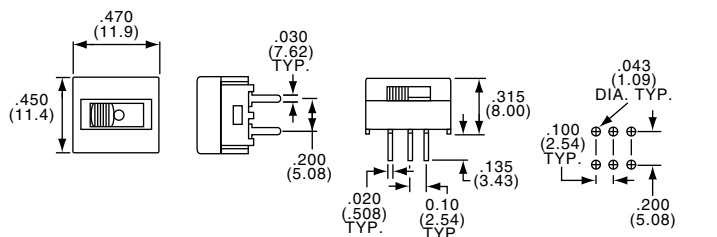

**Slide Switches, Instrumentation Grade, .100 Terminal Spacing**

SEE PAGE B30 FOR PRODUCT SPECIFICATIONS

SPDT

MSSA104D

Tyco Electronics	Alcoswitch	Act. Code	Pg. M5				Contacts
1-1437580-7	MSSA101DG	D		On	None	On	Gold
—	MSSA101EG	E		On	Off	On	Gold
2-1437580-3	MSSA104D	D		On	None	On	Silver
2-1437580-6	MSSA104E	E		On	Off	On	Silver

DPDT FLUSH ACTUATOR

MSSA204N1

Tyco Electronics	Alcoswitch	Act. Code	Pg. M5				Contacts
4-1437580-5	MSSA204N1	N		On	None	On	Silver
4-1437580-8	MSSA204P1	P		On	Off	On	Silver

**Slide Switches, Instrumentation Grade, .100 Terminal Spacing**