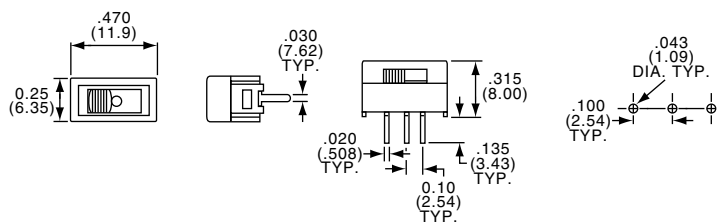

DPDT

Tyco Electronics	Alcoswitch	Act. Code	Pg. M5				Contacts
4-1437580-4	MSSA204N	N		On	None	On	Silver