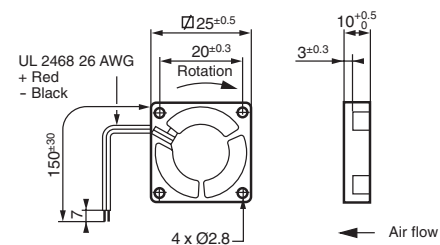

# Brushless DC Axial Fans - Dimensions and Performance

## Dimensions

∅ 60 x 15

## Air performance

99 484 501

∅ 40 x 20

99 484 601

∅ 40 x 10

99 484 701

∅ 25 x 10

99 484 801