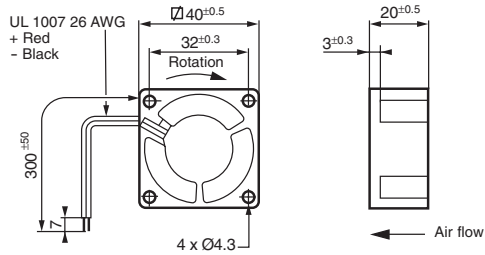

# Brushless DC Axial Fans - Dimensions and Performance

## Dimensions

∅ 60 x 15

## Air performance

99 484 501

∅ 40 x 20

99 484 601

∅ 40 x 10

99 484 701

∅ 25 x 10

99 484 801