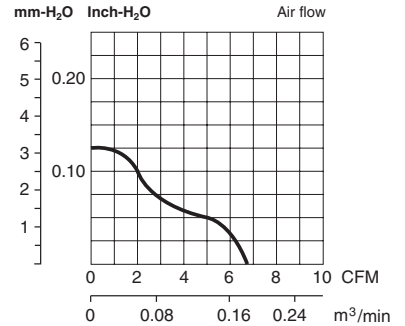

# Brushless DC Axial Fans - Dimensions and Performance

## Air performance

99 484 501

∅ 40 x 20

99 484 601

∅ 40 x 10

99 484 701

∅ 25 x 10

99 484 801