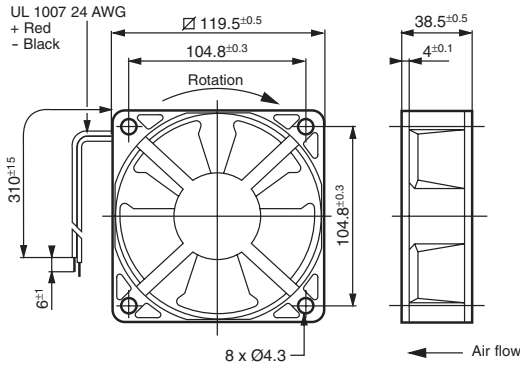

Brushless DC Axial Fans - Dimensions and Performance

Dimensions

□ 120 x 38
120 x 25