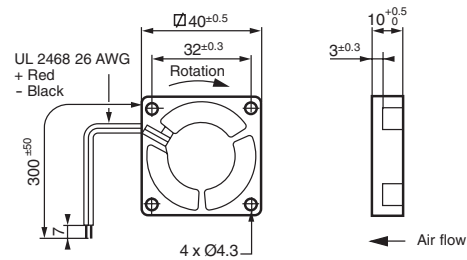

# Brushless DC Axial Fans - Dimensions and Performance

## Dimensions

∅ 60 x 15

## Air performance

99 484 501

∅ 40 x 20

99 484 601

∅ 40 x 10

99 484 701

∅ 25 x 10

99 484 801