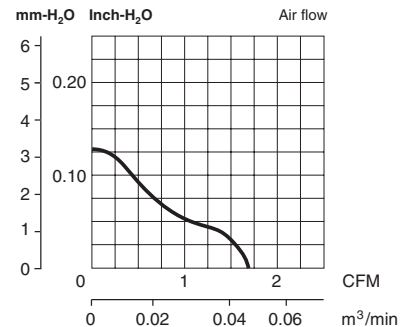

# Brushless DC Axial Fans - Dimensions and Performance

## Air performance

99 484 501

∅ 40 x 20

99 484 601

∅ 40 x 10

99 484 701

∅ 25 x 10

99 484 801