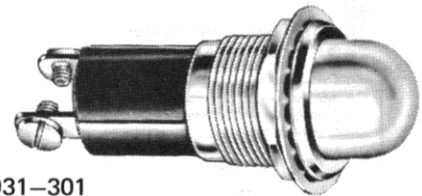

Miniature Incandescent Indicators

FOR MOUNTING IN 11/16" CLEARANCE HOLE
FOR 2 TO 120V OPERATION

For materials and finishes of products in this group, see page 6D.

T-3 1/4
MINIATURE
BAYONET BASE

See lamp ratings
on page K.

Recognized under the component
program of Underwriters'
Laboratories Inc.

75W., 125V.

52-5710-0991-301
Screw-in lens cap

95-1310-0931-301
Screw-in lens cap

132-0410-0991-301
Screw-in lens cap

135-0410-1431-301
Screw-in lens cap

WITH SCREW-IN LENS CAPS

52 SERIES
95 SERIES
132 SERIES
135 SERIES

BASE PART NUMBERS

solder terminals	screw terminals	quick connect terminals	solder terminals *
95-0410-09-301	95-1310-09-301	95-5710-09-301	95-9110-09-102

CAP PART NUMBERS	COMPLETE ASSEMBLY PART NUMBERS			
<p>STOVEPIPE 52-0991 internal fluting 52-3191 internal fluting Lexan †</p>	52-0410-0991-301 52-0410-3191-301	52-1310-0991-301 52-1310-3191-301	52-5710-0991-301 52-5710-3191-301	52-9110-0991-102 52-9110-3191-102
<p>STOVEPIPE 95-0931 transparent 95-0971 translucent 95-3171 translucent Lexan †</p>	95-0410-0931-301 95-0410-0971-301 95-0410-3171-301	95-1310-0931-301 95-1310-0971-301 95-1310-3171-301	95-5710-0931-301 95-5710-0971-301 95-5710-3171-301	95-9110-0931-102 95-9110-0971-102 95-9110-3171-102
<p>STOVEPIPE 132-0991 internal fluting</p>	132-0410-0991-301	132-1310-0991-301	132-5710-0991-301	132-9110-0991-102
<p>CYLINDRICAL 135-1431 transparent 135-1471 translucent 135-3271 translucent Lexan † See page P for legends</p>	135-0410-1431-301 135-0410-1471-301 135-0410-3271-301	135-1310-1431-301 135-1310-1471-301 135-1310-3271-301	135-5710-1431-301 135-5710-1471-301 135-5710-3271-301	135-9110-1431-102 135-9110-1471-102 135-9110-3271-102