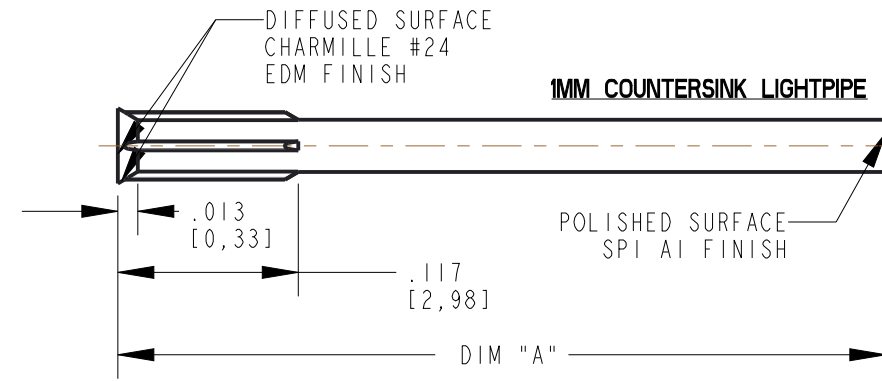

DIALIGHT P/N	DIM "A"	REV	DN	DATE
51513110125F	.125 [3,20]	A	LD	06-01-21
51513110157F	.157 [4,00]	A	LD	06-01-21
51513110188F	.188 [4,77]	A	LD	06-01-21
51513110250F	.250 [6,35]	A	LD	06-01-21
51513110313F	.313 [7,95]	A	LD	06-01-21
51513110375F	.375 [9,53]	A	LD	06-01-21
51513110500F	.500 [12,70]	A	LD	06-01-21
51513120125F	.125 [3,20]	A	LD	06-01-21
51513120157F	.157 [4,00]	A	LD	06-01-21
51513120188F	.188 [4,77]	A	LD	06-01-21
51513120250F	.250 [6,35]	A	LD	06-01-21
51513120313F	.313 [7,95]	A	LD	06-01-21
51513120375F	.375 [9,53]	A	LD	06-01-21
51513120500F	.500 [12,70]	A	LD	06-01-21
51513130125F	.125 [3,20]	A	LD	06-01-21
51513130157F	.157 [4,00]	A	LD	06-01-21
51513130188F	.188 [4,77]	A	LD	06-01-21
51513130250F	.250 [6,35]	A	LD	06-01-21
51513130313F	.313 [7,95]	A	LD	06-01-21
51513130375F	.375 [9,53]	A	LD	06-01-21
51513130500F	.500 [12,70]	A	LD	06-01-21
51513130600F	.600 [15,24]	A	LD	06-01-21
51513130700F	.700 [17,78]	A	LD	06-01-21
51513130800F	.800 [20,32]	A	LD	06-01-21
51513130900F	.900 [22,86]	A	LD	06-01-21
51513131000F	1.000 [25,40]	A	LD	06-01-21
51513131100F	1.100 [27,94]	A	LD	06-01-21
51513131200F	1.200 [30,48]	A	LD	06-01-21

REV	REVISIONS	DRN	APP	DATE
A	NEW RELEASE	LD	NO	6-1-21

**RECOMMENDED MOUNTING HOLE**

**NOTE:**  
TOLERANCE IS ±.002

THIS DRAWING AND THE CONTENTS HEREIN ARE CONFIDENTIAL AND THE SOLE PROPERTY OF DIALIGHT CORP. REPRODUCTION OF THIS DRAWING OR CONSTRUCTION OF ANY PARTS WITHIN THIS DRAWING ARE FORBIDDEN WITHOUT THE WRITTEN CONSENT OF DIALIGHT CORP.		
DIALIGHT CORP. INTERNAL REFERENCE ONLY - 3D MODEL : 5151313XXXXF-A.7		
SCALE: 10.000	DRAWING NUMBER	REV
ALL DIM's: INCH (mm)	C-18466	A
TOLERANCES: UNLESS OTHERWISE SPECIFIED	TITLE COUNTERSINK LIGHT PIPES	
FRACTIONS: ±1/64 DECIMALS (.XX): ±.01 DECIMALS (.XXX): ±.005 DECIMALS (.XXXX): ±.0005 ANGLES: ±1°	MATERIAL	
FINISH		
FSCM 83330	1501 ROUTE 34 SOUTH FARMINGDALE, NJ 07727 (732) 919-3119 www.dialight.com	
SHEET 1 OF 1		FAMILY TABLE: