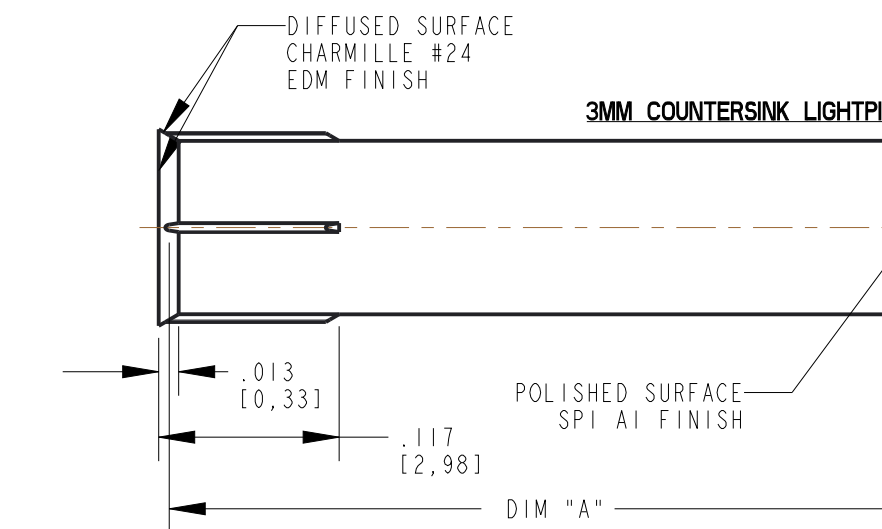

DIALIGHT P/N	DIM "A"	REV	DN	DATE
51513110125F	.125 [3,20]	A	LD	06-01-21
51513110157F	.157 [4,00]	A	LD	06-01-21
51513110188F	.188 [4,77]	A	LD	06-01-21
51513110250F	.250 [6,35]	A	LD	06-01-21
51513110313F	.313 [7,95]	A	LD	06-01-21
51513110375F	.375 [9,53]	A	LD	06-01-21
51513110500F	.500 [12,70]	A	LD	06-01-21
51513120125F	.125 [3,20]	A	LD	06-01-21
51513120157F	.157 [4,00]	A	LD	06-01-21
51513120188F	.188 [4,77]	A	LD	06-01-21
51513120250F	.250 [6,35]	A	LD	06-01-21
51513120313F	.313 [7,95]	A	LD	06-01-21
51513120375F	.375 [9,53]	A	LD	06-01-21
51513120500F	.500 [12,70]	A	LD	06-01-21
51513130125F	.125 [3,20]	A	LD	06-01-21
51513130157F	.157 [4,00]	A	LD	06-01-21
51513130188F	.188 [4,77]	A	LD	06-01-21
51513130250F	.250 [6,35]	A	LD	06-01-21
51513130313F	.313 [7,95]	A	LD	06-01-21
51513130375F	.375 [9,53]	A	LD	06-01-21
51513130500F	.500 [12,70]	A	LD	06-01-21
51513130600F	.600 [15,24]	A	LD	06-01-21
51513130700F	.700 [17,78]	A	LD	06-01-21
51513130800F	.800 [20,32]	A	LD	06-01-21
51513130900F	.900 [22,86]	A	LD	06-01-21
51513131000F	1.000 [25,40]	A	LD	06-01-21
51513131100F	1.100 [27,94]	A	LD	06-01-21
51513131200F	1.200 [30,48]	A	LD	06-01-21

REV	REVISIONS	DRN	APP	DATE
A	NEW RELEASE	LD	NO	6-1-21

**RECOMMENDED MOUNTING HOLE**

**NOTE:**  
TOLERANCE IS ±.002

THIS DRAWING AND THE CONTENTS HEREIN ARE CONFIDENTIAL AND THE SOLE PROPERTY OF DIALIGHT CORP. REPRODUCTION OF THIS DRAWING OR CONSTRUCTION OF ANY PARTS WITHIN THIS DRAWING ARE FORBIDDEN WITHOUT THE WRITTEN CONSENT OF DIALIGHT CORP.		
DIALIGHT CORP. INTERNAL REFERENCE ONLY - 3D MODEL : 5151313XXXXF-A.7		
SCALE: 10.000	DRAWING NUMBER	REV
ALL DIM's: INCH (mm)	C-18466	A
TOLERANCES: UNLESS OTHERWISE SPECIFIED	TITLE COUNTERSINK LIGHT PIPES	
FRACTIONS: ±1/64 DECIMALS (.XX): ±.01 DECIMALS (.XXX): ±.005 DECIMALS (.XXXX): ±.0005 ANGLES: ±1°	MATERIAL	
FINISH		
FSCM 83330	1501 ROUTE 34 SOUTH FARMINGDALE, NJ 07727 (732) 919-3119 www.dialight.com	
SHEET 1 OF 1		FAMILY TABLE: