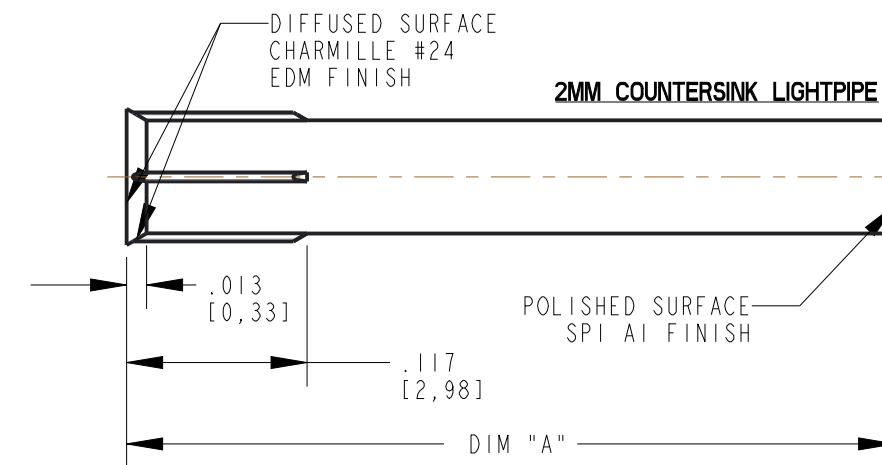

DIALIGHT P/N	DIM "A"	REV	DN	DATE
51513110125F	.125 [3,20]	A	LD	06-01-21
51513110157F	.157 [4,00]	A	LD	06-01-21
51513110188F	.188 [4,77]	A	LD	06-01-21
51513110250F	.250 [6,35]	A	LD	06-01-21
51513110313F	.313 [7,95]	A	LD	06-01-21
51513110375F	.375 [9,53]	A	LD	06-01-21
51513110500F	.500 [12,70]	A	LD	06-01-21
51513120125F	.125 [3,20]	A	LD	06-01-21
51513120157F	.157 [4,00]	A	LD	06-01-21
51513120188F	.188 [4,77]	A	LD	06-01-21
51513120250F	.250 [6,35]	A	LD	06-01-21
51513120313F	.313 [7,95]	A	LD	06-01-21
51513120375F	.375 [9,53]	A	LD	06-01-21
51513120500F	.500 [12,70]	A	LD	06-01-21
51513130125F	.125 [3,20]	A	LD	06-01-21
51513130157F	.157 [4,00]	A	LD	06-01-21
51513130188F	.188 [4,77]	A	LD	06-01-21
51513130250F	.250 [6,35]	A	LD	06-01-21
51513130313F	.313 [7,95]	A	LD	06-01-21
51513130375F	.375 [9,53]	A	LD	06-01-21
51513130500F	.500 [12,70]	A	LD	06-01-21
51513130600F	.600 [15,24]	A	LD	06-01-21
51513130700F	.700 [17,78]	A	LD	06-01-21
51513130800F	.800 [20,32]	A	LD	06-01-21
51513130900F	.900 [22,86]	A	LD	06-01-21
51513131000F	1.000 [25,40]	A	LD	06-01-21
51513131100F	1.100 [27,94]	A	LD	06-01-21
51513131200F	1.200 [30,48]	A	LD	06-01-21

REV	REVISIONS	DRN	APP	DATE
A	NEW RELEASE	LD	NO	6-1-21

**RECOMMENDED MOUNTING HOLE**

**NOTE:**  
TOLERANCE IS ±.002

THIS DRAWING AND THE CONTENTS HEREIN ARE CONFIDENTIAL AND THE SOLE PROPERTY OF DIALIGHT CORP. REPRODUCTION OF THIS DRAWING OR CONSTRUCTION OF ANY PARTS WITHIN THIS DRAWING ARE FORBIDDEN WITHOUT THE WRITTEN CONSENT OF DIALIGHT CORP.		
DIALIGHT CORP. INTERNAL REFERENCE ONLY - 3D MODEL : 5151313XXXXF-A.7		
SCALE: 10.000	DRAWING NUMBER	REV
ALL DIM's: INCH (mm)	C-18466	A
TOLERANCES: UNLESS OTHERWISE SPECIFIED	TITLE COUNTERSINK LIGHT PIPES	
FRACTIONS: ±1/64 DECIMALS (.XX): ±.01 DECIMALS (.XXX): ±.005 DECIMALS (.XXXX): ±.0005 ANGLES: ±1°	MATERIAL	
FINISH		
FSCM 83330	1501 ROUTE 34 SOUTH FARMINGDALE, NJ 07727 (732) 919-3119 www.dialight.com	
SHEET 1 OF 1		FAMILY TABLE: