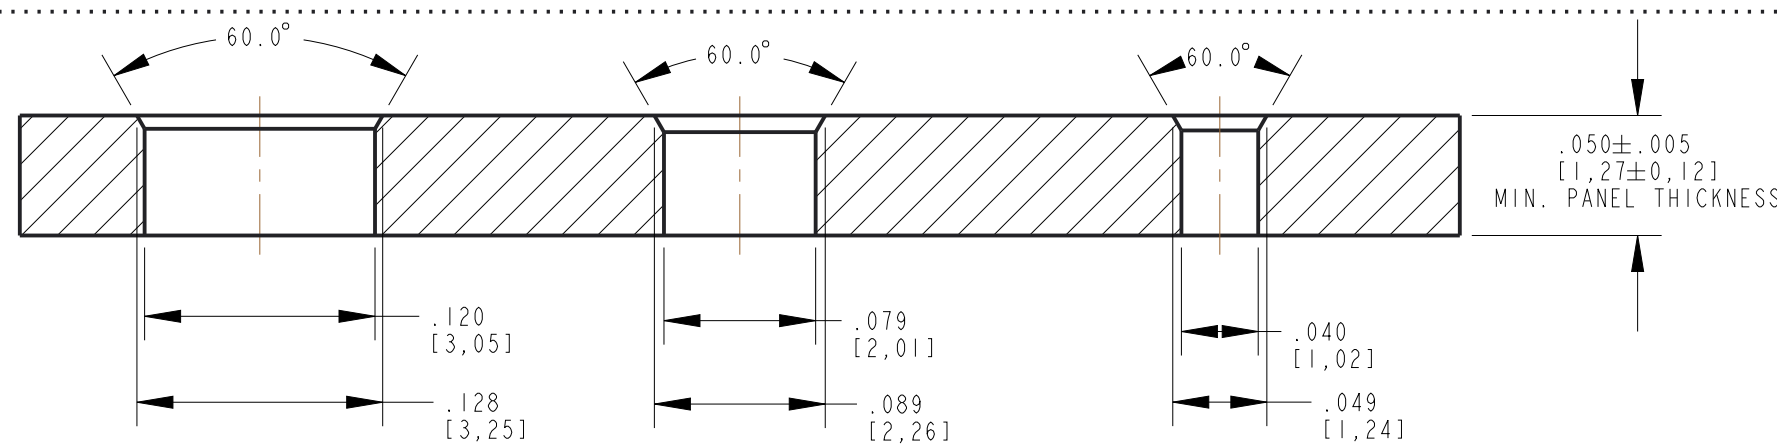

REV	REVISIONS	DRN	APP	DATE
A	NEW RELEASE	LD	NO	6-1-21

**RECOMMENDED MOUNTING HOLE**

**NOTE:**  
TOLERANCE IS ±.002

THIS DRAWING AND THE CONTENTS HEREIN ARE CONFIDENTIAL AND THE SOLE PROPERTY OF DIALIGHT CORP. REPRODUCTION OF THIS DRAWING OR CONSTRUCTION OF ANY PARTS WITHIN THIS DRAWING ARE FORBIDDEN WITHOUT THE WRITTEN CONSENT OF DIALIGHT CORP.		
DIALIGHT CORP. INTERNAL REFERENCE ONLY - 3D MODEL : 5151313XXXXF-A.7		
SCALE: 10.000	DRAWING NUMBER	REV
ALL DIM's: INCH (mm)	C-18466	A
TOLERANCES: UNLESS OTHERWISE SPECIFIED	TITLE COUNTERSINK LIGHT PIPES	
FRACTIONS: ±1/64 DECIMALS (.XX): ±.01 DECIMALS (.XXX): ±.005 DECIMALS (.XXXX): ±.0005 ANGLES: ±1°	MATERIAL	
FINISH		
FSCM 83330	1501 ROUTE 34 SOUTH FARMINGDALE, NJ 07727 (732) 919-3119 www.dialight.com	
SHEET 1 OF 1		FAMILY TABLE: