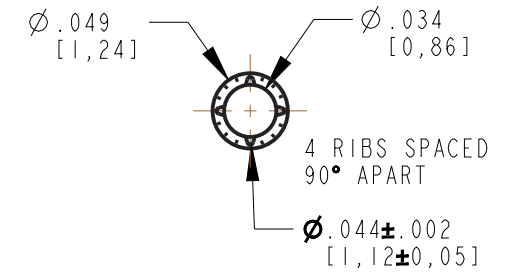

DIALIGHT P/N	DIM "A"	REV	DN	DATE
51513110125F	.125 [3,20]	A	LD	06-01-21
51513110157F	.157 [4,00]	A	LD	06-01-21
51513110188F	.188 [4,77]	A	LD	06-01-21
51513110250F	.250 [6,35]	A	LD	06-01-21
51513110313F	.313 [7,95]	A	LD	06-01-21
51513110375F	.375 [9,53]	A	LD	06-01-21
51513110500F	.500 [12,70]	A	LD	06-01-21
51513120125F	.125 [3,20]	A	LD	06-01-21
51513120157F	.157 [4,00]	A	LD	06-01-21
51513120188F	.188 [4,77]	A	LD	06-01-21
51513120250F	.250 [6,35]	A	LD	06-01-21
51513120313F	.313 [7,95]	A	LD	06-01-21
51513120375F	.375 [9,53]	A	LD	06-01-21
51513120500F	.500 [12,70]	A	LD	06-01-21
51513130125F	.125 [3,20]	A	LD	06-01-21
51513130157F	.157 [4,00]	A	LD	06-01-21
51513130188F	.188 [4,77]	A	LD	06-01-21
51513130250F	.250 [6,35]	A	LD	06-01-21
51513130313F	.313 [7,95]	A	LD	06-01-21
51513130375F	.375 [9,53]	A	LD	06-01-21
51513130500F	.500 [12,70]	A	LD	06-01-21
51513130600F	.600 [15,24]	A	LD	06-01-21
51513130700F	.700 [17,78]	A	LD	06-01-21
51513130800F	.800 [20,32]	A	LD	06-01-21
51513130900F	.900 [22,86]	A	LD	06-01-21
51513131000F	1.000 [25,40]	A	LD	06-01-21
51513131100F	1.100 [27,94]	A	LD	06-01-21
51513131200F	1.200 [30,48]	A	LD	06-01-21

REV	REVISIONS	DRN	APP	DATE
A	NEW RELEASE	LD	NO	6-1-21

**RECOMMENDED MOUNTING HOLE**

**NOTE:**  
TOLERANCE IS ±.002

THIS DRAWING AND THE CONTENTS HEREIN ARE CONFIDENTIAL AND THE SOLE PROPERTY OF DIALIGHT CORP. REPRODUCTION OF THIS DRAWING OR CONSTRUCTION OF ANY PARTS WITHIN THIS DRAWING ARE FORBIDDEN WITHOUT THE WRITTEN CONSENT OF DIALIGHT CORP.		
DIALIGHT CORP. INTERNAL REFERENCE ONLY - 3D MODEL : 5151313XXXXF-A.7		
SCALE: 10.000	DRAWING NUMBER	REV
ALL DIM's: INCH (mm)	C-18466	A
TOLERANCES: UNLESS OTHERWISE SPECIFIED	TITLE COUNTERSINK LIGHT PIPES	
FRACTIONS: ±1/64 DECIMALS (.XX): ±.01 DECIMALS (.XXX): ±.005 DECIMALS (.XXXX): ±.0005 ANGLES: ±1°	MATERIAL	
FINISH		
FSCM 83330	1501 ROUTE 34 SOUTH FARMINGDALE, NJ 07727 (732) 919-3119 www.dialight.com	
SHEET 1 OF 1		FAMILY TABLE: