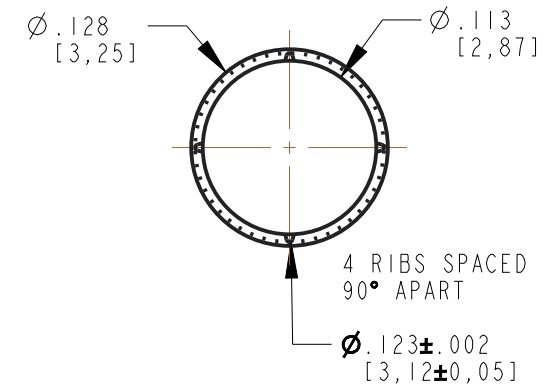

DIALIGHT P/N	DIM "A"	REV	DN	DATE
51513110125F	.125 [3,20]	A	LD	06-01-21
51513110157F	.157 [4,00]	A	LD	06-01-21
51513110188F	.188 [4,77]	A	LD	06-01-21
51513110250F	.250 [6,35]	A	LD	06-01-21
51513110313F	.313 [7,95]	A	LD	06-01-21
51513110375F	.375 [9,53]	A	LD	06-01-21
51513110500F	.500 [12,70]	A	LD	06-01-21
51513120125F	.125 [3,20]	A	LD	06-01-21
51513120157F	.157 [4,00]	A	LD	06-01-21
51513120188F	.188 [4,77]	A	LD	06-01-21
51513120250F	.250 [6,35]	A	LD	06-01-21
51513120313F	.313 [7,95]	A	LD	06-01-21
51513120375F	.375 [9,53]	A	LD	06-01-21
51513120500F	.500 [12,70]	A	LD	06-01-21
51513130125F	.125 [3,20]	A	LD	06-01-21
51513130157F	.157 [4,00]	A	LD	06-01-21
51513130188F	.188 [4,77]	A	LD	06-01-21
51513130250F	.250 [6,35]	A	LD	06-01-21
51513130313F	.313 [7,95]	A	LD	06-01-21
51513130375F	.375 [9,53]	A	LD	06-01-21
51513130500F	.500 [12,70]	A	LD	06-01-21
51513130600F	.600 [15,24]	A	LD	06-01-21
51513130700F	.700 [17,78]	A	LD	06-01-21
51513130800F	.800 [20,32]	A	LD	06-01-21
51513130900F	.900 [22,86]	A	LD	06-01-21
51513131000F	1.000 [25,40]	A	LD	06-01-21
51513131100F	1.100 [27,94]	A	LD	06-01-21
51513131200F	1.200 [30,48]	A	LD	06-01-21

REV	REVISIONS	DRN	APP	DATE
A	NEW RELEASE	LD	NO	6-1-21

**RECOMMENDED MOUNTING HOLE**

**NOTE:**  
TOLERANCE IS ±.002

THIS DRAWING AND THE CONTENTS HEREIN ARE CONFIDENTIAL AND THE SOLE PROPERTY OF DIALIGHT CORP. REPRODUCTION OF THIS DRAWING OR CONSTRUCTION OF ANY PARTS WITHIN THIS DRAWING ARE FORBIDDEN WITHOUT THE WRITTEN CONSENT OF DIALIGHT CORP.		
DIALIGHT CORP. INTERNAL REFERENCE ONLY - 3D MODEL : 5151313XXXXF-A.7		
SCALE: 10.000	DRAWING NUMBER	REV
ALL DIM's: INCH (mm)	C-18466	A
TOLERANCES: UNLESS OTHERWISE SPECIFIED	TITLE COUNTERSINK LIGHT PIPES	
FRACTIONS: ±1/64 DECIMALS (.XX): ±.01 DECIMALS (.XXX): ±.005 DECIMALS (.XXXX): ±.0005 ANGLES: ±1°	MATERIAL	
FINISH		
FSCM 83330	1501 ROUTE 34 SOUTH FARMINGDALE, NJ 07727 (732) 919-3119 www.dialight.com	
SHEET 1 OF 1		FAMILY TABLE: