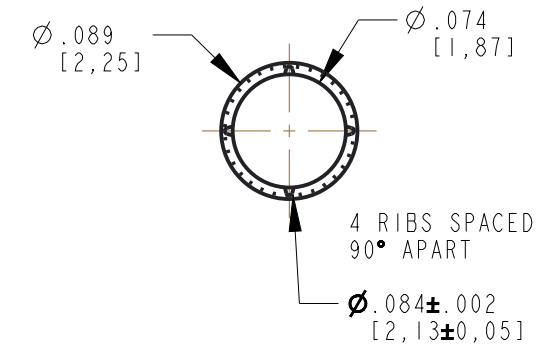

DIALIGHT P/N	DIM "A"	REV	DN	DATE
51513110125F	.125 [3,20]	A	LD	06-01-21
51513110157F	.157 [4,00]	A	LD	06-01-21
51513110188F	.188 [4,77]	A	LD	06-01-21
51513110250F	.250 [6,35]	A	LD	06-01-21
51513110313F	.313 [7,95]	A	LD	06-01-21
51513110375F	.375 [9,53]	A	LD	06-01-21
51513110500F	.500 [12,70]	A	LD	06-01-21
51513120125F	.125 [3,20]	A	LD	06-01-21
51513120157F	.157 [4,00]	A	LD	06-01-21
51513120188F	.188 [4,77]	A	LD	06-01-21
51513120250F	.250 [6,35]	A	LD	06-01-21
51513120313F	.313 [7,95]	A	LD	06-01-21
51513120375F	.375 [9,53]	A	LD	06-01-21
51513120500F	.500 [12,70]	A	LD	06-01-21
51513130125F	.125 [3,20]	A	LD	06-01-21
51513130157F	.157 [4,00]	A	LD	06-01-21
51513130188F	.188 [4,77]	A	LD	06-01-21
51513130250F	.250 [6,35]	A	LD	06-01-21
51513130313F	.313 [7,95]	A	LD	06-01-21
51513130375F	.375 [9,53]	A	LD	06-01-21
51513130500F	.500 [12,70]	A	LD	06-01-21
51513130600F	.600 [15,24]	A	LD	06-01-21
51513130700F	.700 [17,78]	A	LD	06-01-21
51513130800F	.800 [20,32]	A	LD	06-01-21
51513130900F	.900 [22,86]	A	LD	06-01-21
51513131000F	1.000 [25,40]	A	LD	06-01-21
51513131100F	1.100 [27,94]	A	LD	06-01-21
51513131200F	1.200 [30,48]	A	LD	06-01-21

REV	REVISIONS	DRN	APP	DATE
A	NEW RELEASE	LD	NO	6-1-21

**RECOMMENDED MOUNTING HOLE**

**NOTE:**  
TOLERANCE IS ±.002

THIS DRAWING AND THE CONTENTS HEREIN ARE CONFIDENTIAL AND THE SOLE PROPERTY OF DIALIGHT CORP. REPRODUCTION OF THIS DRAWING OR CONSTRUCTION OF ANY PARTS WITHIN THIS DRAWING ARE FORBIDDEN WITHOUT THE WRITTEN CONSENT OF DIALIGHT CORP.		
DIALIGHT CORP. INTERNAL REFERENCE ONLY - 3D MODEL : 5151313XXXXF-A.7		
SCALE: 10.000	DRAWING NUMBER	REV
ALL DIM's: INCH (mm)	C-18466	A
TOLERANCES: UNLESS OTHERWISE SPECIFIED	TITLE COUNTERSINK LIGHT PIPES	
FRACTIONS: ±1/64 DECIMALS (.XX): ±.01 DECIMALS (.XXX): ±.005 DECIMALS (.XXXX): ±.0005 ANGLES: ±1°	MATERIAL	
FINISH		
FSCM 83330	1501 ROUTE 34 SOUTH FARMINGDALE, NJ 07727 (732) 919-3119 www.dialight.com	
SHEET 1 OF 1		FAMILY TABLE: