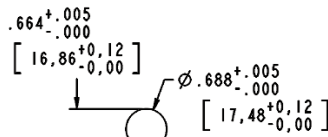

DOMED LENS

FLAT LENS

MAX. PANEL THICKNESS: .350
MIN. SPACING ϕ TO ϕ : 1.000

RECOMMENDED MOUNTING HOLE

Dimensions in inches [mm]

PART NUMBERS - FLAT LENS VERSION

Part Number	Lens Style	Lamp Color	Voltage (VDC)	Lens Color	Typ. Current (mA)	Typ Luminance (fL)
657-1502-103F	Flat	Red	5	Tinted Diffused	20	350
657-1503-103F	Flat	Red	12	Tinted Diffused	20	350
657-1504-103F	Flat	Red	24	Tinted Diffused	20	350
657-1602-103F	Flat	Green	5	Tinted Diffused	20	350
657-1603-103F	Flat	Green	12	Tinted Diffused	20	350
657-1604-103F	Flat	Green	24	Tinted Diffused	20	350
657-1702-103F	Flat	Yellow	5	Tinted Diffused	20	350
657-1703-103F	Flat	Yellow	12	Tinted Diffused	20	350
657-1704-103F	Flat	Yellow	24	Tinted Diffused	20	350
657-1802-103F	Flat	Blue	5	Tinted Diffused	20	125
657-1803-103F	Flat	Blue	12	Tinted Diffused	20	125
657-1804-103F	Flat	Blue	24	Tinted Diffused	20	125
657-1902-103F	Flat	Orange	5	Tinted Diffused	20	475
657-1903-103F	Flat	Orange	12	Tinted Diffused	20	475
657-1904-103F	Flat	Orange	24	Tinted Diffused	20	475
657-1002-303F	Flat	White	5	White Diffused	20	100
657-1003-303F	Flat	White	12	White Diffused	20	100
657-1004-303F	Flat	White	24	White Diffused	20	100
657-2502-103F	Dome	Red	5	Tinted Diffused	20	400
657-2503-103F	Dome	Red	12	Tinted Diffused	20	400
657-2504-103F	Dome	Red	24	Tinted Diffused	20	400
657-2602-103F	Dome	Green	5	Tinted Diffused	20	400
657-2603-103F	Dome	Green	12	Tinted Diffused	20	400
657-2604-103F	Dome	Green	24	Tinted Diffused	20	400
657-2702-103F	Dome	Yellow	5	Tinted Diffused	20	400
657-2703-103F	Dome	Yellow	12	Tinted Diffused	20	400
657-2704-103F	Dome	Yellow	24	Tinted Diffused	20	400
657-2802-103F	Dome	Blue	5	Tinted Diffused	20	175
657-2803-103F	Dome	Blue	12	Tinted Diffused	20	175
657-2804-103F	Dome	Blue	24	Tinted Diffused	20	175
657-2902-103F	Dome	Orange	5	Tinted Diffused	20	675
657-2903-103F	Dome	Orange	12	Tinted Diffused	20	675
657-2904-103F	Dome	Orange	24	Tinted Diffused	20	675
657-2002-303F	Dome	White	5	White Diffused	20	100
657-2003-303F	Dome	White	12	White Diffused	20	100
657-2004-303F	Dome	White	24	White Diffused	20	100