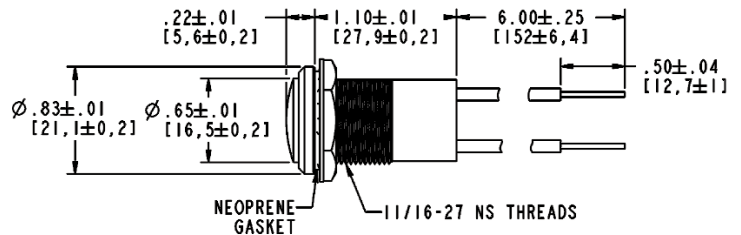

FLAT LENS

MAX. PANEL THICKNESS: .350
MIN. SPACING ϕ TO ϕ : 1.000

RECOMMENDED MOUNTING HOLE

Dimensions in inches [mm]