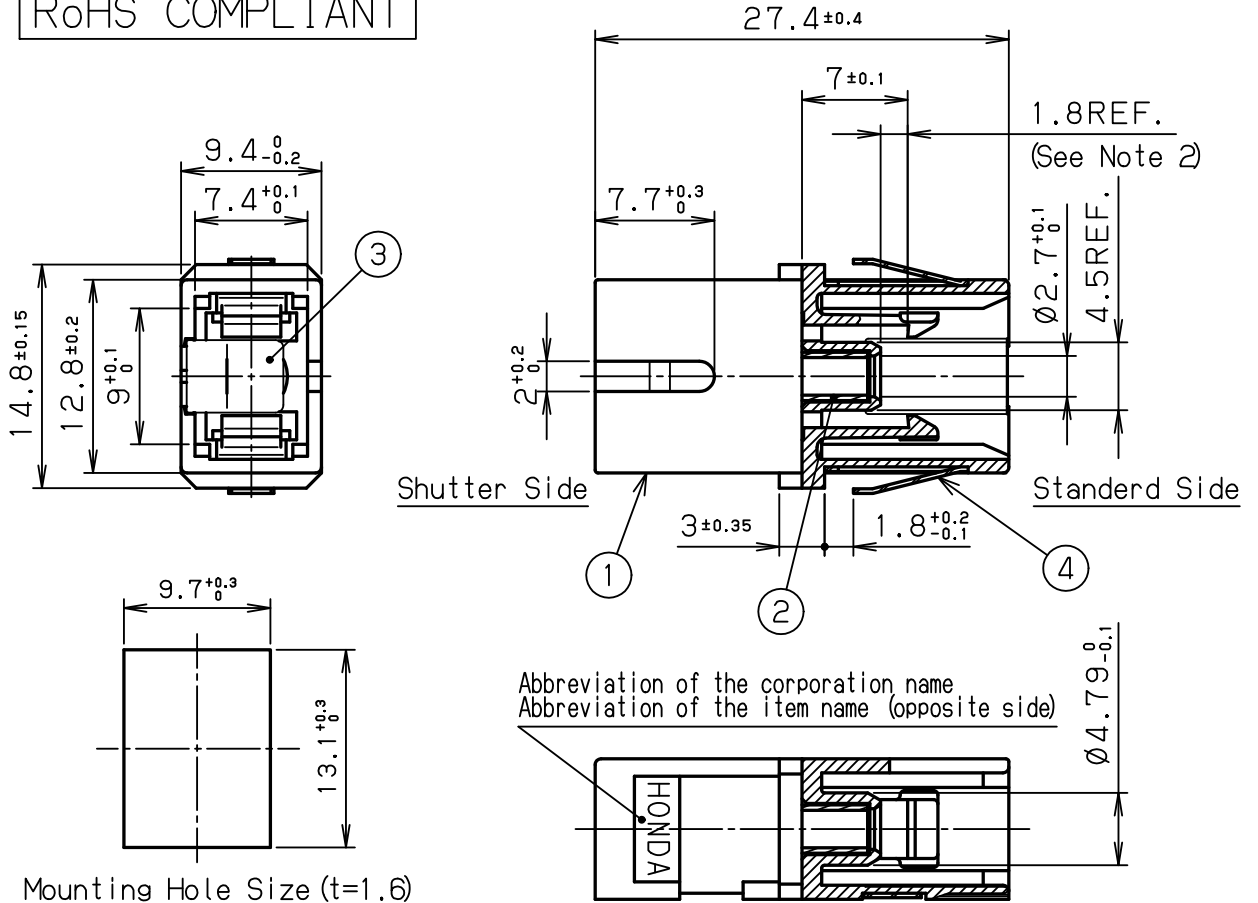

RoHS COMPLIANT

Mounting Hole Size (t=1.6)

Table 1)

Part No.	Housing Color	Cap Color
LGC-SA317B	Blue	Blue
// -SA317GB	Green	Green

Note 1) Insertion loss is 0.3dB or less.

Note 2) It is different from IEC, but it is not the hindrance for fit with SC type plug of the IEC.

Note 3) Cap is assembled to this part.

				5	Cap	PBT Resin	2	—	See Table 1
				4	Plate	Stainless Steel	1	—	—
⚠				3	Shutter	Stainless Steel	1	—	—
⚠				2	Alignment Sleeve	Zirconia	1	—	—
⚠				1	Housing	PPS Resin	2	—	See Table 1

LTR.	DATE	BY	REV.	DESCRIPT	No.	PART NAME	MATERIAL	QTY	FINISH	NOTE
------	------	----	------	----------	-----	-----------	----------	-----	--------	------

DATE		SCALE		UNIT		3RD. A. P		<b>HTK</b> HONDA TSUSHIN KOGYO CO., LTD.			
Apr. 24. 2009		2/1		mm (INCH)							
DR.		DE.		CHK.		CHK.		APP.		NAME	SC-A type Adaptor with a Shutter
S. SEKI		—		T. YOSHIKAZAKI		Y. OHKUBO		T. EGUCHI		PART NO.	LGC-SA317( ) B
											REV.