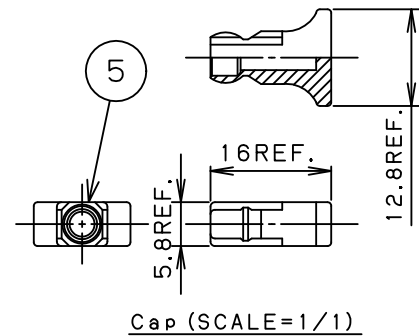

RoHS COMPLIANT

Mounting Hole Size (t=1.6)

Table 1)

Part No.	Housing Color	Cap Color
LGC-SA317B	Blue	Blue
// -SA317GB	Green	Green

Note 1) Insertion loss is 0.3dB or less.

Note 2) It is different from IEC, but it is not the hindrance for fit with SC type plug of the IEC.

Note 3) Cap is assembled to this part.

				5	Cap	PBT Resin	2	—	See Table 1
				4	Plate	Stainless Steel	1	—	—
⚠				3	Shutter	Stainless Steel	1	—	—
⚠				2	Alignment Sleeve	Zirconia	1	—	—
⚠				1	Housing	PPS Resin	2	—	See Table 1

LTR.	DATE	BY	REV.	DESCRIPT	No.	PART NAME	MATERIAL	QTY	FINISH	NOTE
------	------	----	------	----------	-----	-----------	----------	-----	--------	------

DATE		SCALE		UNIT		3RD. A. P		<b>HTK</b> HONDA TSUSHIN KOGYO CO., LTD.			
Apr. 24. 2009		2/1		mm (INCH)							
DR.		DE.		CHK.		CHK.		APP.		NAME	SC-A type Adaptor with a Shutter
S. SEKI		—		T. YOSHIKAZAKI		Y. OHKUBO		T. EGUCHI		PART NO.	LGC-SA317( ) B
											REV.