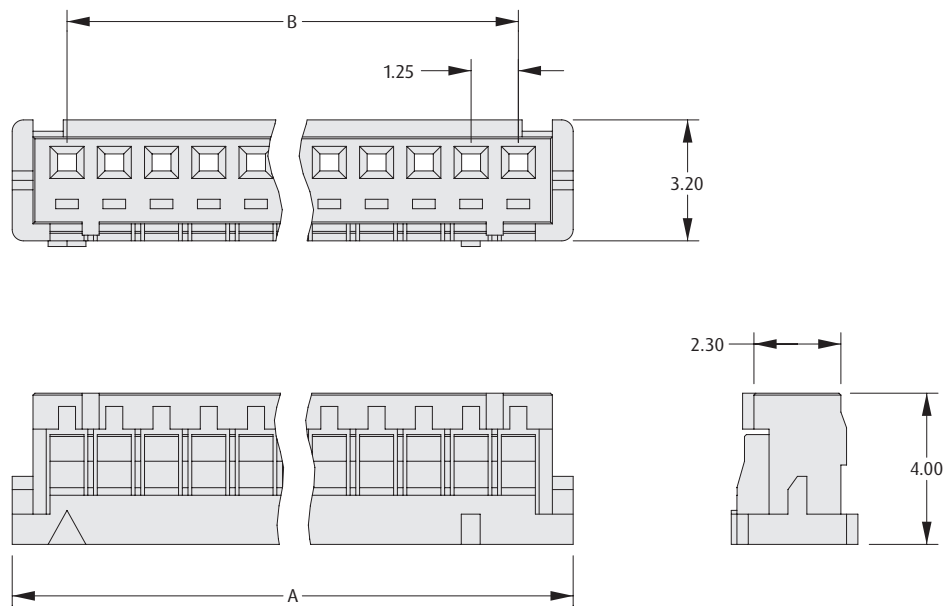

M30 Connectors

Female Crimp Housing

- Loose or reeled contacts.
- Crimp contacts or pre-cabled contacts are ordered separately - see the following pages.

1.25mm (.049") PITCH

HOUSING

CALCULATION

A	$B + 2.9$
B	$1.25 \times (\text{No. of contacts per row} - 1)$

HOW TO ORDER

M30 - 110 XX 00

SERIES CODE

NO. OF CONTACTS PER ROW

02 to 15

All dimensions in mm.