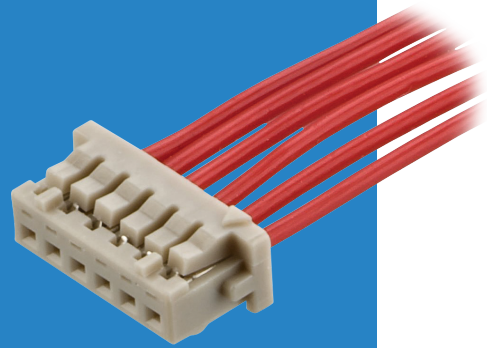

M30 Connectors

Female Crimp Housing

- Loose or reeled contacts.
- Crimp contacts or pre-cabled contacts are ordered separately - see the following pages.

1.25mm (.049") PITCH

HOUSING

CALCULATION

A	$B + 2.9$
B	$1.25 \times (\text{No. of contacts per row} - 1)$

HOW TO ORDER

M30 - 110 XX 00

SERIES CODE

NO. OF CONTACTS PER ROW

02 to 15

All dimensions in mm.