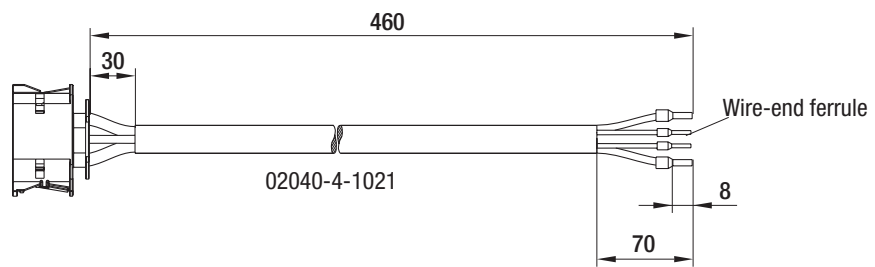

Cables

Cables

Part number	Application
02001-4-1021	EC dual centrifugal fan with housing
02002-4-1021	EC axial fan
02020-4-1021	W1G 300-EC

Subject to change

Cables

Cables

Part number	Application
02025-4-1021	W3G 250-EC
02040-4-1021	R3G 146-EC