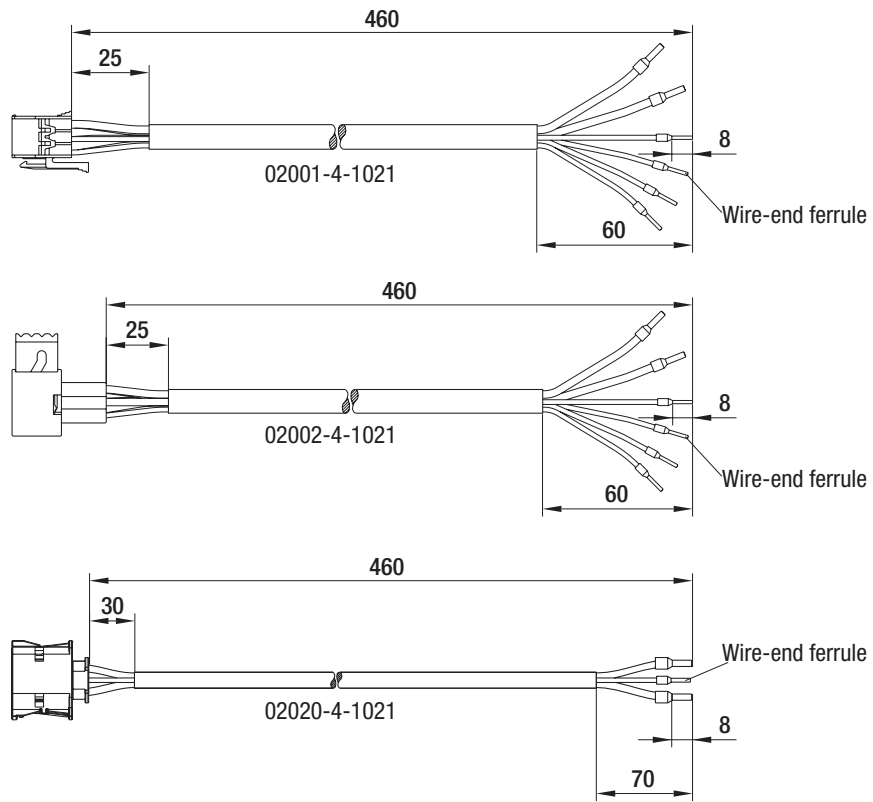

Cables

Cables

Part number	Application
02001-4-1021	EC dual centrifugal fan with housing
02002-4-1021	EC axial fan
02020-4-1021	W1G 300-EC

Subject to change

Cables

Cables

Part number	Application
02025-4-1021	W3G 250-EC
02040-4-1021	R3G 146-EC