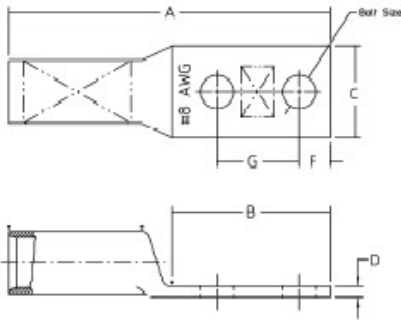

Color-Keyed®

T&B Catalog Number:
UPC Number:
Description:

54852BE0416BS
 78621084160
 Copper Two-Hole Lug - Straight Long
 Belled End Barrel - max 35KV, #6 AWG
 Wire, 1/4" Bolt Size, 1" Hole Spacing, Tin
 Plated Blind End, Blue 24
 Active

Status:

General

Material	Copper
Finish	Tin Plated
Wire Size	#6 AWG
Number of Studs	2
Stud Size	1/4
Bolt Hole Spacing	1
Tongue Angle	Straight
Barrel Length	Long
Barrel Shape	Belled End
Tongue Width	Standard
Peep Hole	N
Marking	Standard
Hole Shape	Round
Die Color	Blue
Die Code	24

Packaging

T&B Inner Pack	50
Package in Units	500
T&B Sold in UOM	Each
T&B Weight Per UOM	3 lbs. per 100

Application Support

Overview	Available on Website
Connector & Tooling Chart	Available on Website

Notes